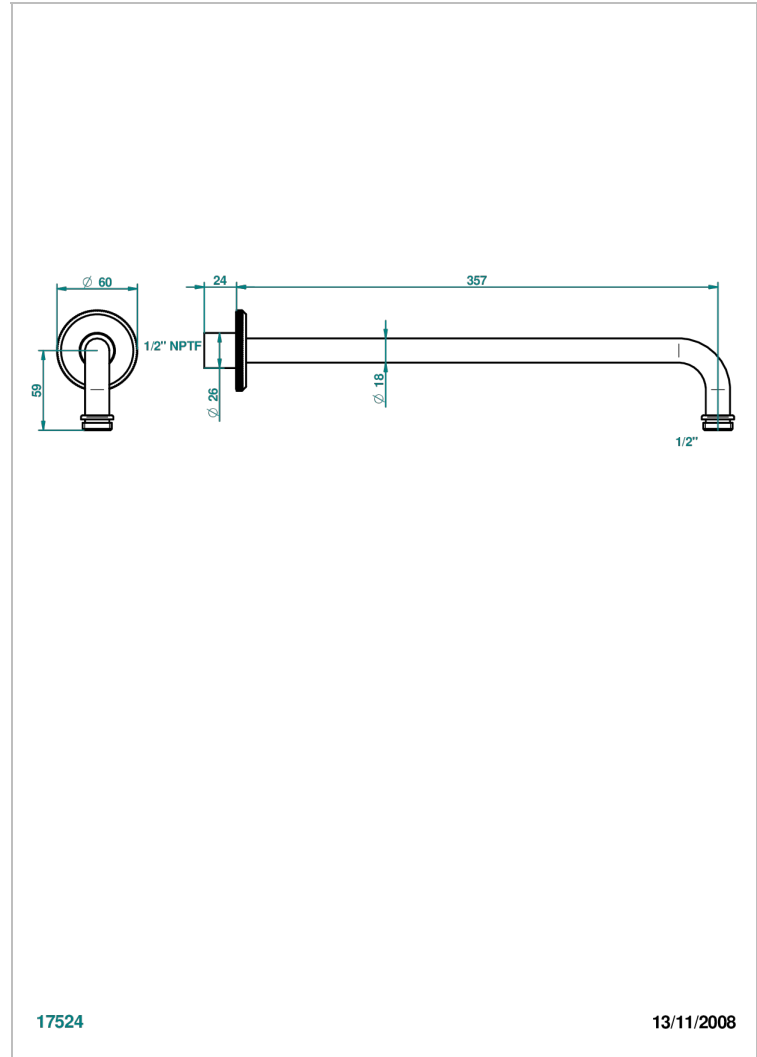

# TRADITION CRYSTAL

A59-84BC/US

Horizontal shower arm, 90° 14" long

17524

13/11/2008

## CHARACTERISTIC

- Tradition Crystal
- Horizontal shower arm, 90° 14" long