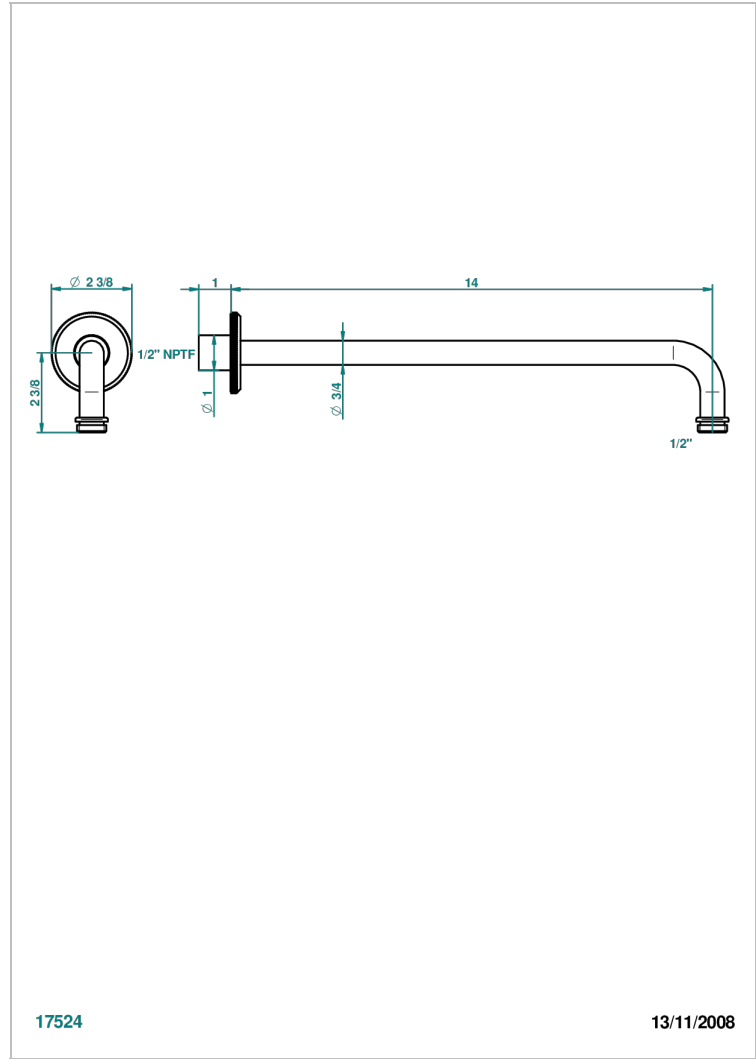

# TRADITION CRYSTAL

A59-84BC/US

Horizontal shower arm, 90° 14" long

## CHARACTERISTIC

- Tradition Crystal
- Horizontal shower arm, 90° 14" long