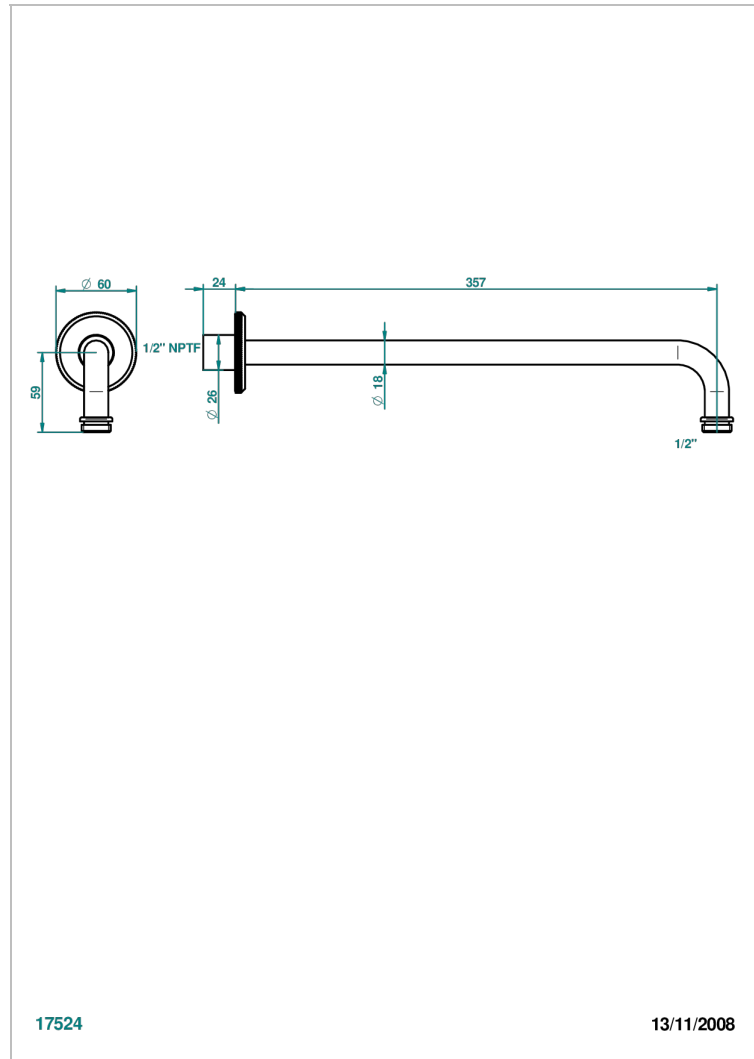

TRADITION WITH LEVER HANDLES

A58-84BC/US

Horizontal shower arm, 90° 14" long

THG[®]
PARIS

CHARACTERISTIC

- Tradition with lever handles
- Horizontal shower arm, 90° 14" long

AVAILABLE FINITIONS

Black ceram - D30
Blush PVD - H62
Brass color PVD - H49
Brown bronze color PVD - F33
Chrome polished - A02
Chrome polished / gold polished - G02