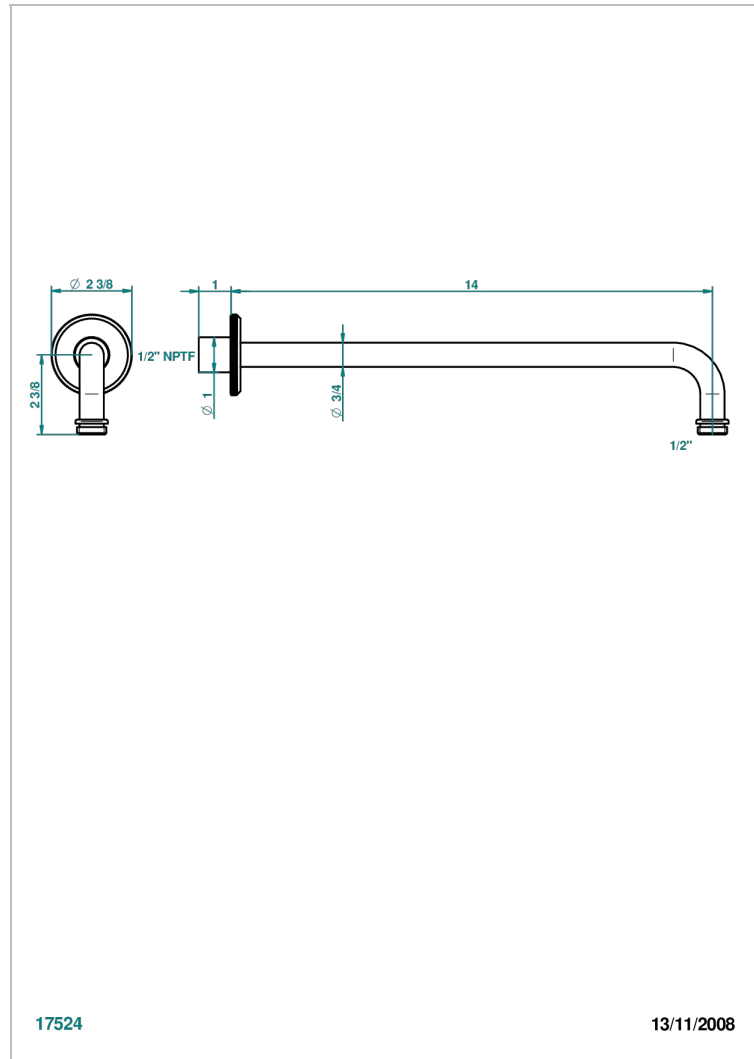

TRADITION WITH LEVER HANDLES

A58-84BC/US

Horizontal shower arm, 90° 14" long

CHARACTERISTIC

- Tradition with lever handles
- Horizontal shower arm, 90° 14" long

AVAILABLE FINITIONS

Black ceram - D30

Blush PVD - H62