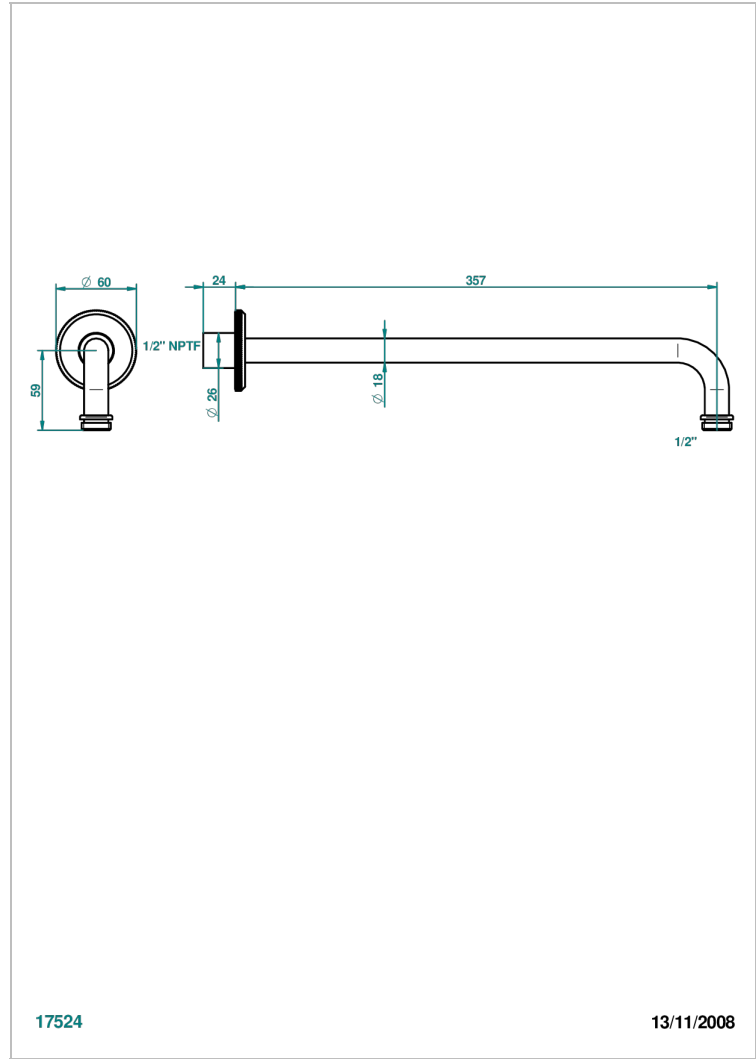

ART DECO CRYSTAL

A56-84BC/US

Horizontal shower arm, 90° 14" long

CHARACTERISTIC

- Art Déco Crystal
- Horizontal shower arm, 90° 14" long

AVAILABLE FINITIONS

Black ceram - D30
Blush PVD - H62
Brass color PVD - H49
Brown bronze color PVD - F33
Chrome polished - A02
Chrome polished / gold polished - G02