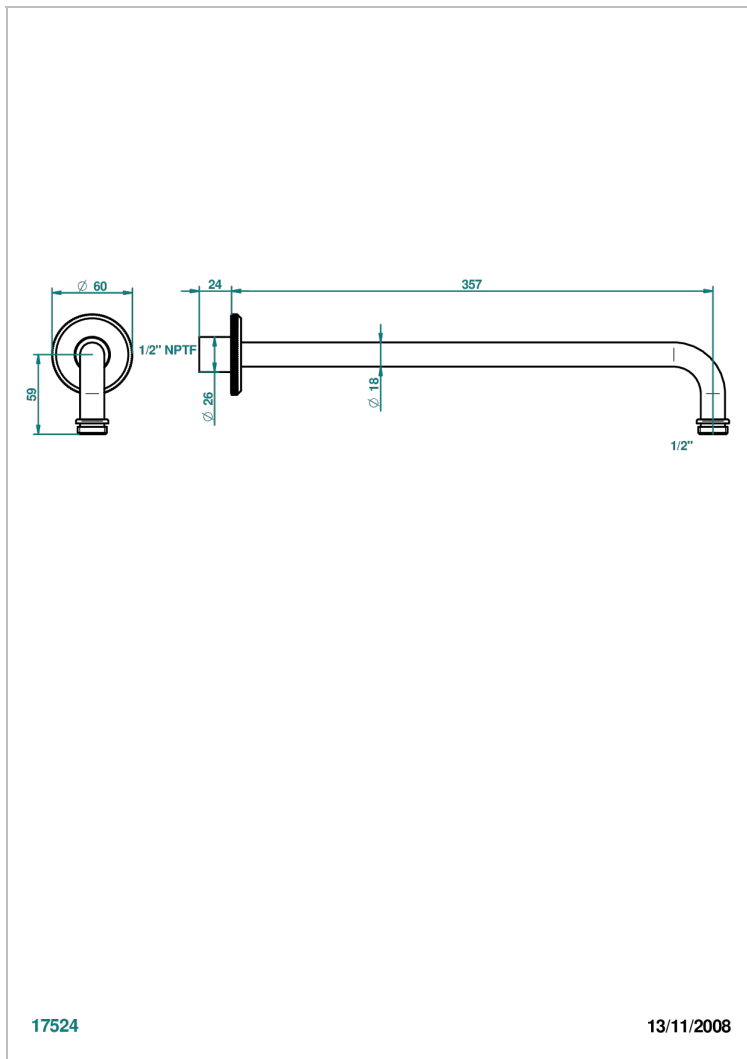

ART DECO WITH LEVER HANDLES

A55-84BC/US

Horizontal shower arm, 90° 14" long

17524

13/11/2008

CHARACTERISTIC

- Art Déco with lever handles
- Horizontal shower arm, 90° 14" long

AVAILABLE FINITIONS