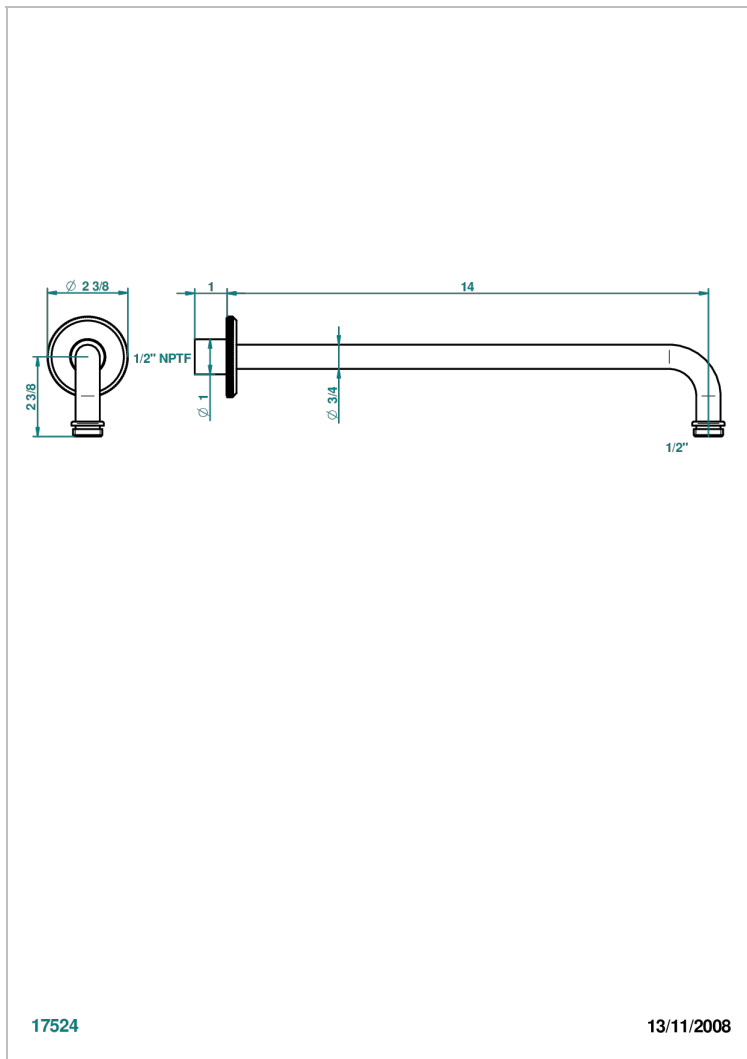

ART DECO WITH LEVER HANDLES

A55-84BC/US

Horizontal shower arm, 90° 14" long

THG[®]
PARIS

17524

13/11/2008

CHARACTERISTIC

- Art Déco with lever handles
- Horizontal shower arm, 90° 14" long