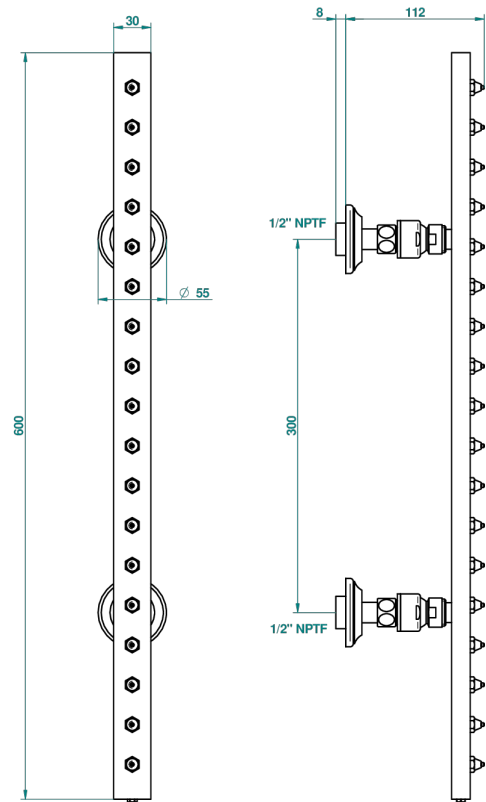

# CHARLESTON WITH LEVER HANDLES

G75-900/US

Rain-bar, rectangular with 18 picots, 23 1/2" long - with easyclean system

THG<sup>®</sup>  
PARIS

17513

22/01/2009

## CHARACTERISTIC

- Charleston with lever handles
- Rain-bar, rectangular with 18 picots, 23 1/2" long - with easyclean system