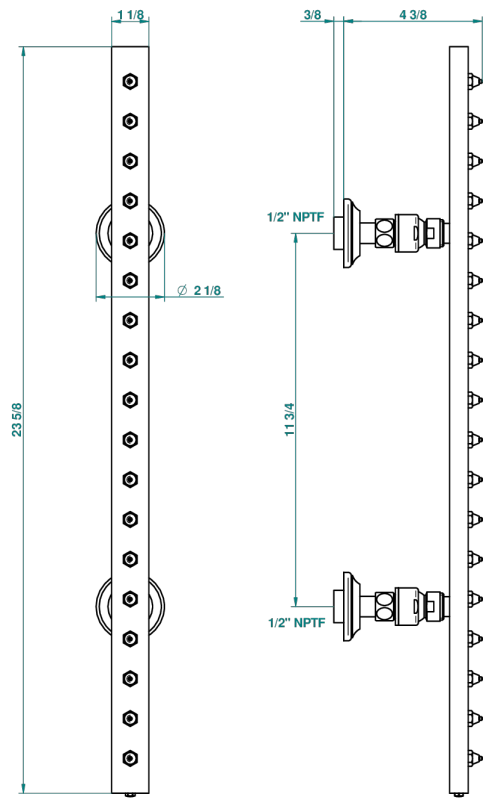

# CHARLESTON WITH LEVER HANDLES

G75-900/US

Rain-bar, rectangular with 18 picots, 23 1/2" long - with easyclean system

17513

22/01/2009

## CHARACTERISTIC

- Charleston with lever handles
- Rain-bar, rectangular with 18 picots, 23 1/2" long - with easyclean system