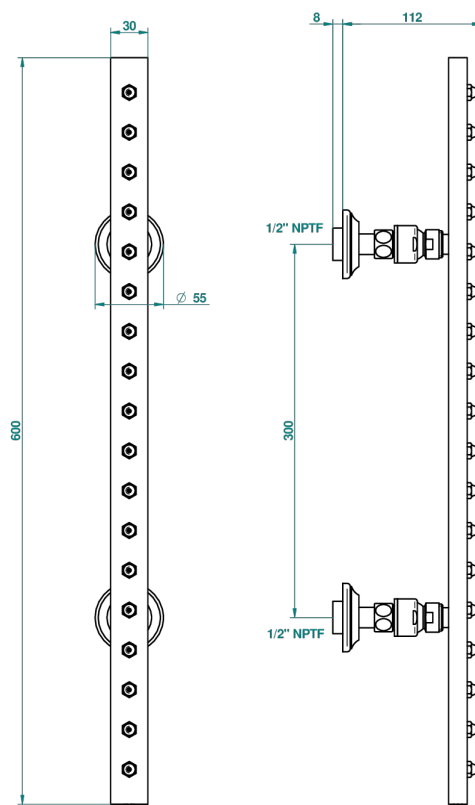

CHARLESTON WITH SMOOTH METAL LEVER HANDLES

G3N-900/US

Rain-bar, rectangular with 18 picots, 23 1/2" long - with easyclean system

17513

22/01/2009

CHARACTERISTIC

- Charleston with smooth metal lever handles
- Rain-bar, rectangular with 18 picots, 23 1/2" long - with easyclean system

TECHNICAL SPECS

- Recommandé : 3 bars (max. 5 bars) - Advised : 43,5 psi (max. 72 psi)
- 8 l/min à 3 bars (2.12 gpm at 43.5 psi)

AVAILABLE FINITIONS

Black ceram - D30
Blush PVD - H62
Brass color PVD - H49
Brown bronze color PVD - F33
Chrome polished - A02
Chrome polished / gold polished - G02