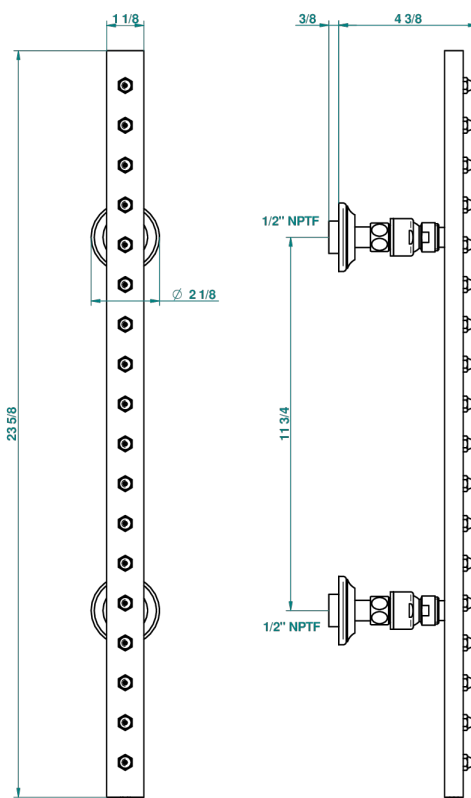

CHARLESTON WITH SMOOTH METAL LEVER HANDLES

G3N-900/US

Rain-bar, rectangular with 18 picots, 23 1/2" long - with easyclean system

17513

22/01/2009

CHARACTERISTIC

- Charleston with smooth metal lever handles
- Rain-bar, rectangular with 18 picots, 23 1/2" long - with easyclean system

TECHNICAL SPECS

- Recommandé : 3 bars (max. 5 bars) - Advised : 43,5 psi (max. 72 psi)
- 8 l/min à 3 bars (2.12 gpm at 43.5 psi)

AVAILABLE FINITIONS

Black ceram - D30
Blush PVD - H62
Brass color PVD - H49
Brown bronze color PVD - F33
Chrome polished - A02
Chrome polished / gold polished - G02