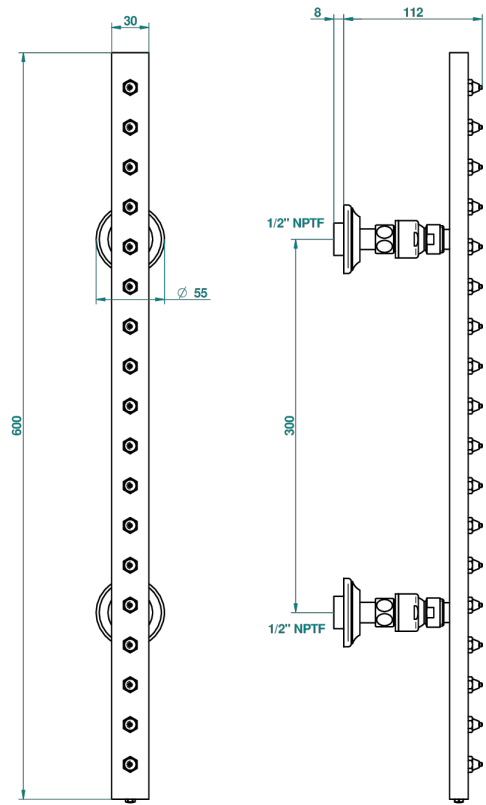

1900 WITH SMOOTH METAL LEVER HANDLES

G3M-900/US

Rain-bar, rectangular with 18 picots, 23 1/2" long - with easyclean system

THG[®]
PARIS

17513

22/01/2009

CHARACTERISTIC

- 1900 with smooth metal lever handles
- Rain-bar, rectangular with 18 picots, 23 1/2" long - with easyclean system

TECHNICAL SPECS

- Recommandé : 3 bars (max. 5 bars) - Advised : 43,5 psi (max. 72 psi)
- 8 l/min à 3 bars (2.12 gpm at 43.5 psi)

AVAILABLE FINITIONS

Black ceram - D30
Blush PVD - H62
Brass color PVD - H49
Brown bronze color PVD - F33
Chrome polished - A02
Chrome polished / gold polished - G02