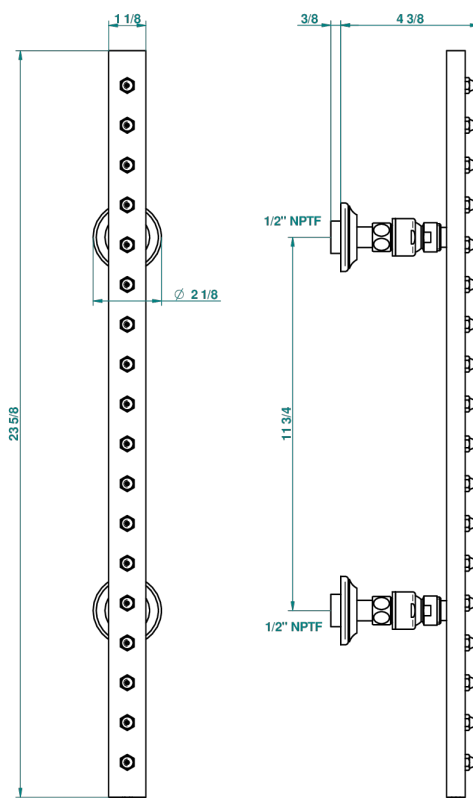

1900 WITH SMOOTH METAL LEVER HANDLES

G3M-900/US

Rain-bar, rectangular with 18 picots, 23 1/2" long - with easyclean system

17513

22/01/2009

CHARACTERISTIC

- 1900 with smooth metal lever handles
- Rain-bar, rectangular with 18 picots, 23 1/2" long - with easyclean system

TECHNICAL SPECS

- Recommandé : 3 bars (max. 5 bars) - Advised : 43,5 psi (max. 72 psi)
- 8 l/min à 3 bars (2.12 gpm at 43.5 psi)

AVAILABLE FINITIONS

Black ceram - D30
Blush PVD - H62
Brass color PVD - H49
Brown bronze color PVD - F33
Chrome polished - A02
Chrome polished / gold polished - G02