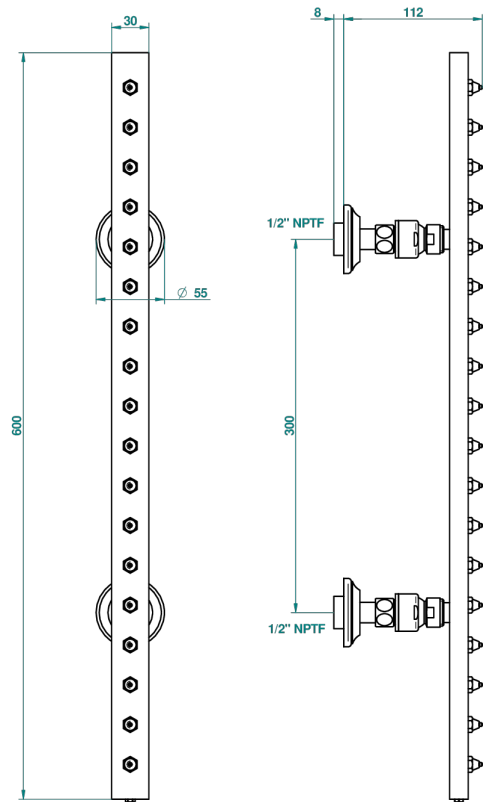

1900 WITH LEVER HANDLES

G28-900/US

Rain-bar, rectangular with 18 picots, 23 1/2" long - with easyclean system

17513

22/01/2009

CHARACTERISTIC

- 1900 with lever handles
- Rain-bar, rectangular with 18 picots, 23 1/2" long - with easyclean system

TECHNICAL SPECS

- Recommandé : 3 bars (max. 5 bars) - Advised : 43,5 psi (max. 72 psi)
- 8 l/min à 3 bars (2.12 gpm at 43.5 psi)

AVAILABLE FINITIONS

Black ceram - D30
Blush PVD - H62
Brass color PVD - H49
Brown bronze color PVD - F33
Chrome polished - A02
Chrome polished / gold polished - G02