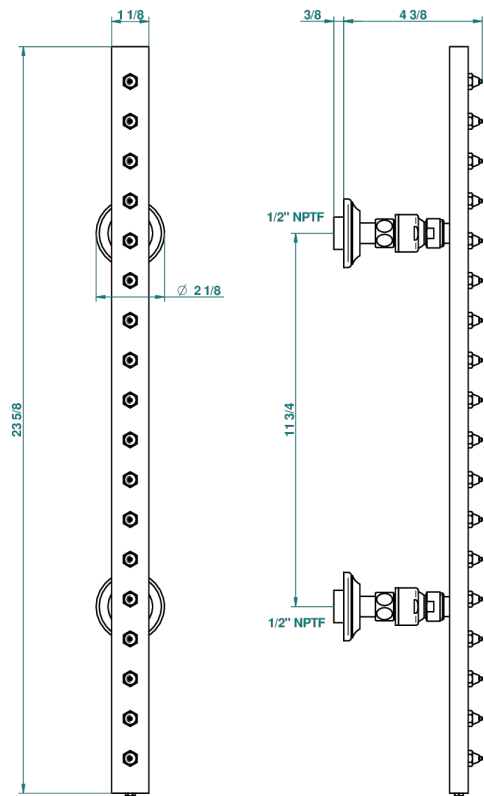

# 1900 WITH LEVER HANDLES

G28-900/US

Rain-bar, rectangular with 18 picots, 23 1/2" long - with easyclean system

17513

22/01/2009

## CHARACTERISTIC

- 1900 with lever handles
- Rain-bar, rectangular with 18 picots, 23 1/2" long - with easyclean system