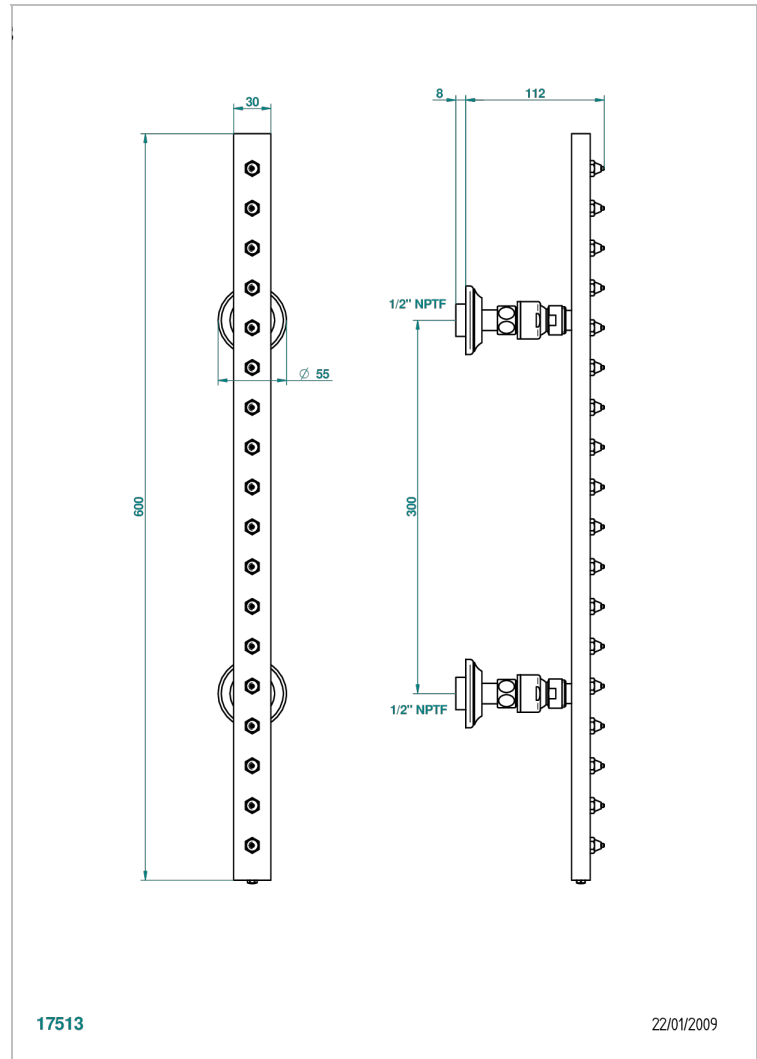

1900

G25-900/US

Rain-bar, rectangular with 18 picots, 23 1/2" long - with easyclean system

CHARACTERISTIC

- 1900
- Rain-bar, rectangular with 18 picots, 23 1/2" long - with easyclean system

TECHNICAL SPECS

- Recommandé : 3 bars (max. 5 bars) - Advised : 43,5 psi (max. 72 psi)
- 8 l/min à 3 bars (2.12 gpm at 43.5 psi)

AVAILABLE FINITIONS

Black ceram - D30
Blush PVD - H62
Brass color PVD - H49
Brown bronze color PVD - F33
Chrome polished - A02
Chrome polished / gold polished - G02