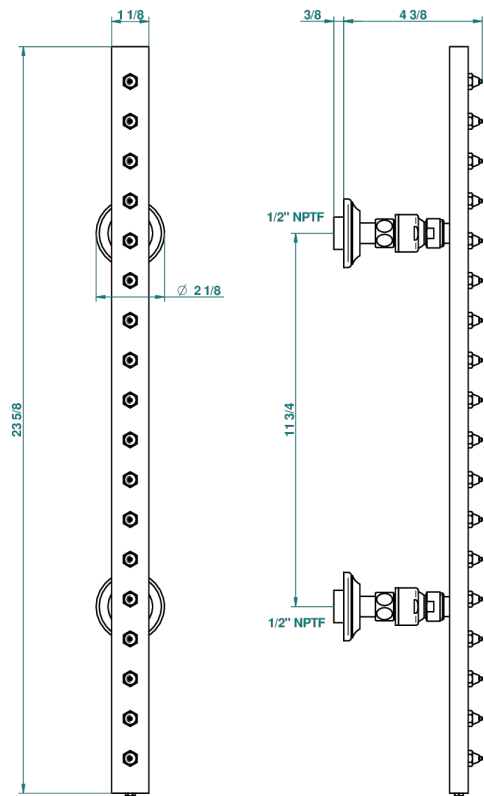

# 1900

G25-900/US

Rain-bar, rectangular with 18 picots, 23 1/2" long - with easyclean system

17513

22/01/2009

## CHARACTERISTIC

- 1900
- Rain-bar, rectangular with 18 picots, 23 1/2" long - with easyclean system