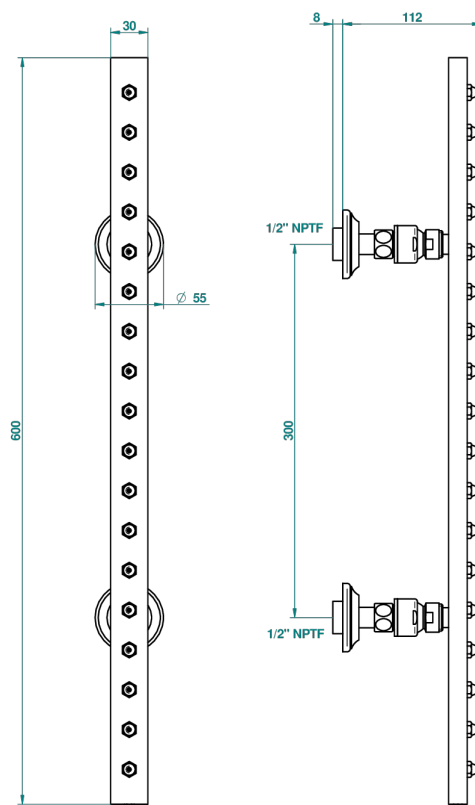

# BROADWAY WITH WHITE PORCELAIN LEVER HANDLES

A04-900/US

Rain-bar, rectangular with 18 picots, 23 1/2" long - with easyclean system

17513

22/01/2009

## CHARACTERISTIC

- Broadway with white porcelain lever handles
- Rain-bar, rectangular with 18 picots, 23 1/2" long - with easyclean system

## TECHNICAL SPECS

- Recommandé : 3 bars (max. 5 bars) - Advised : 43,5 psi (max. 72 psi)
- 8 l/min à 3 bars (2.12 gpm at 43.5 psi)