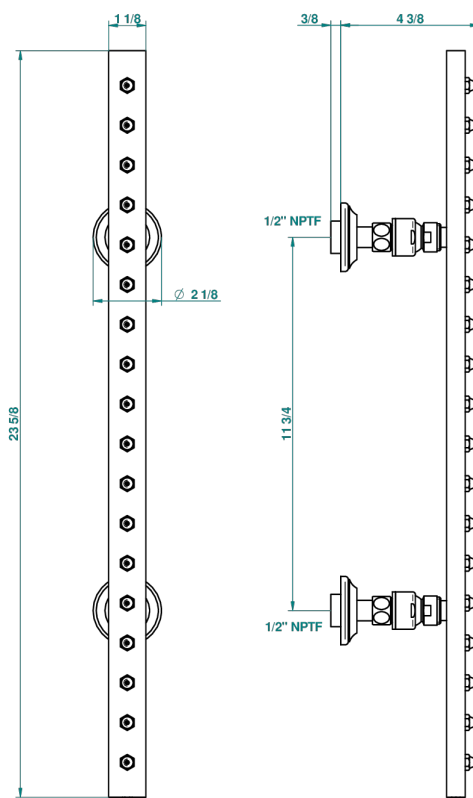

# BROADWAY WITH WHITE PORCELAIN LEVER HANDLES

A04-900/US

Rain-bar, rectangular with 18 picots, 23 1/2" long - with easyclean system

17513

22/01/2009

## CHARACTERISTIC

- Broadway with white porcelain lever handles
- Rain-bar, rectangular with 18 picots, 23 1/2" long - with easyclean system

## TECHNICAL SPECS

- Recommandé : 3 bars (max. 5 bars) - Advised : 43,5 psi (max. 72 psi)
- 8 l/min à 3 bars (2.12 gpm at 43.5 psi)