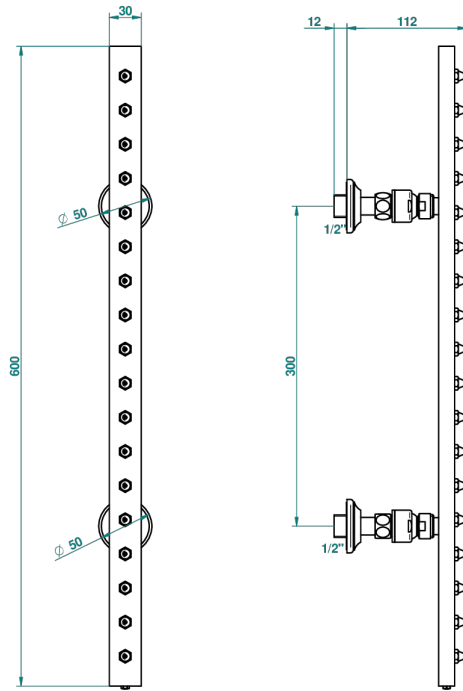

CHARLESTON WITH LEVER

G75-900

Wall mounted pivot and swivel rainbar, 600 mm (square), with 18 jets with Easyclean system

THG[®]
PARIS

17512

15/01/2009

CHARACTERISTIC

- Charleston with lever
- Wall mounted pivot and swivel rainbar, 600 mm (square), with 18 jets with Easyclean system

TECHNICAL SPECS

- Recommandé : 3 bars (max. 5 bars) - Advised : 43,5 psi (max. 72 psi)
- 8 l/min à 3 bars (2.12 gpm at 43.5 psi)

AVAILABLE FINITIONS

Antique nickel - H28
Black ceram - D30
Blush PVD - H62
Brass color PVD - H49
Brown bronze color PVD - F33
Gold color PVD - H52