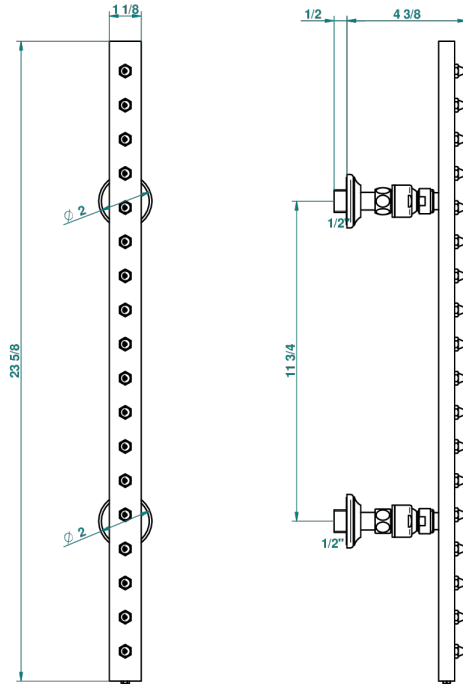

CHARLESTON WITH LEVER

G75-900

THG[®]
PARIS

Wall mounted pivot and swivel rainbar, 600 mm (square), with 18 jets with Easyclean system

17512

15/01/2009

CHARACTERISTIC

- Charleston with lever
- Wall mounted pivot and swivel rainbar, 600 mm (square), with 18 jets with Easyclean system

TECHNICAL SPECS

- Recommandé : 3 bars (max. 5 bars) - Advised : 43,5 psi (max. 72 psi)
- 8 l/min à 3 bars (2.12 gpm at 43.5 psi)

AVAILABLE FINITIONS

Antique nickel - H28
Black ceram - D30
Blush PVD - H62
Brass color PVD - H49
Brown bronze color PVD - F33
Gold color PVD - H52