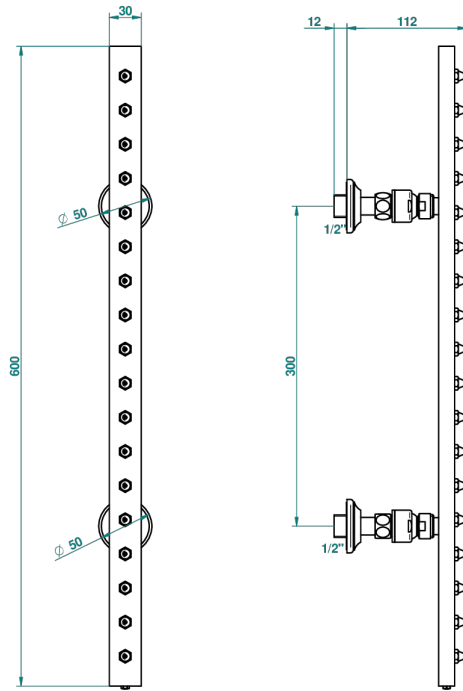

CHARLESTON WITH LEVER

G75-900

THG[®]
PARIS

Wall mounted pivot and swivel rainbar, 600 mm (square), with 18 jets with Easyclean system

17512

15/01/2009

CHARACTERISTIC

- Charleston with lever
- Wall mounted pivot and swivel rainbar, 600 mm (square), with 18 jets with Easyclean system

TECHNICAL SPECS

- Recommandé : 3 bars (max. 5 bars) - Advised : 43,5 psi (max. 72 psi)
- 8 l/min à 3 bars (2.12 gpm at 43.5 psi)

AVAILABLE FINITIONS

Antique nickel - H28
Black ceram - D30
Blush PVD - H62
Brass color PVD - H49
Brown bronze color PVD - F33
Gold color PVD - H52