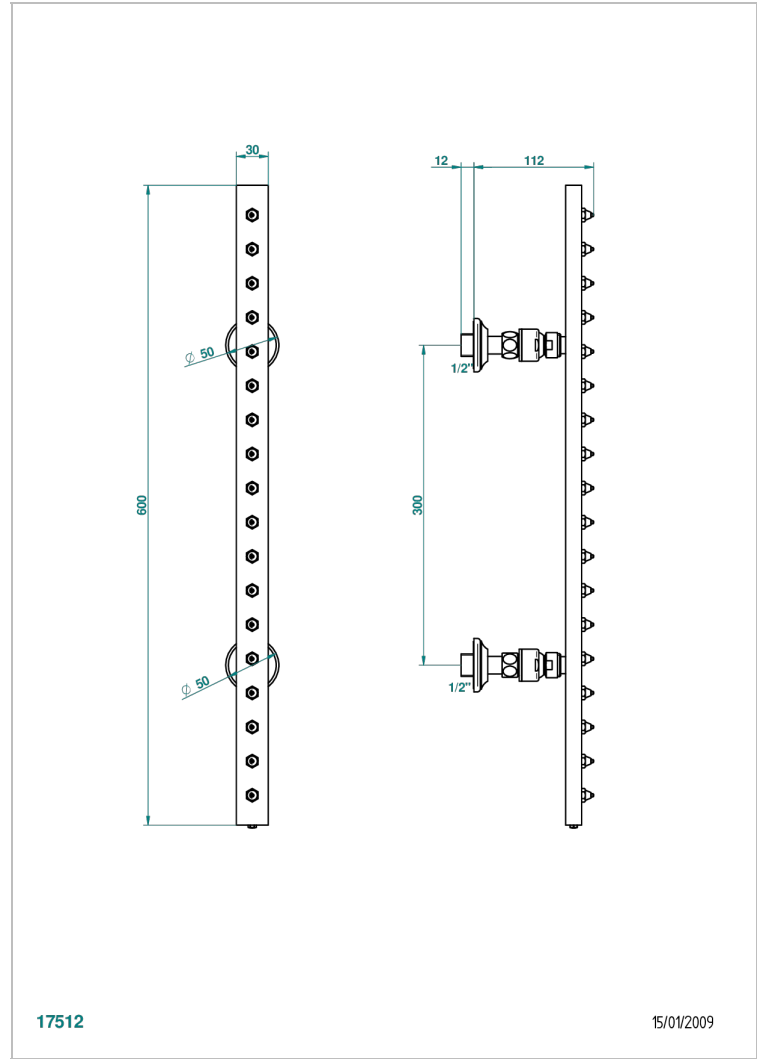

Wall mounted pivot and swivel rainbar, 600 mm (square), with 18 jets with Easyclean system

17512

15/01/2009

CHARACTERISTIC

- Charleston
- Wall mounted pivot and swivel rainbar, 600 mm (square), with 18 jets with Easyclean system

TECHNICAL SPECS

- Recommandé : 3 bars (max. 5 bars) - Advised : 43,5 psi (max. 72 psi)
- 8 l/min à 3 bars (2.12 gpm at 43.5 psi)

AVAILABLE FINITIONS

Antique nickel - H28
Black ceram - D30
Blush PVD - H62
Brass color PVD - H49
Brown bronze color PVD - F33
Gold color PVD - H52