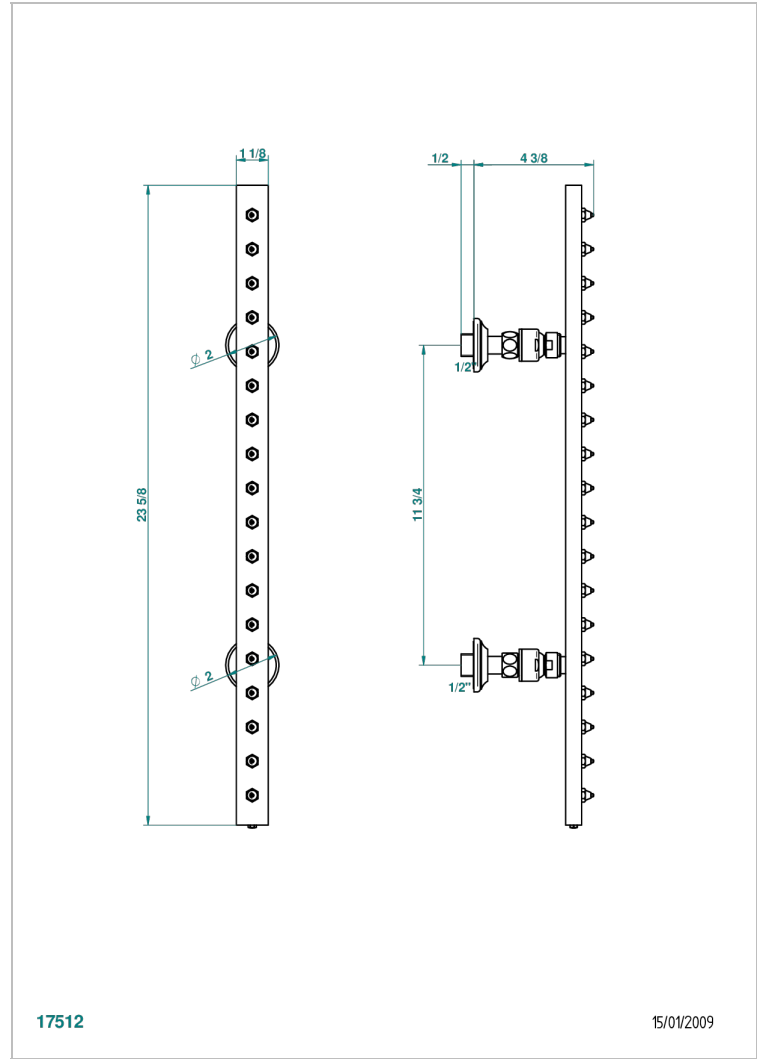

Wall mounted pivot and swivel rainbar, 600 mm (square), with 18 jets with Easyclean system

17512

15/01/2009

CHARACTERISTIC

- Charleston
- Wall mounted pivot and swivel rainbar, 600 mm (square), with 18 jets with Easyclean system

TECHNICAL SPECS

- Recommandé : 3 bars (max. 5 bars) - Advised : 43,5 psi (max. 72 psi)
- 8 l/min à 3 bars (2.12 gpm at 43.5 psi)

AVAILABLE FINITIONS

Antique nickel - H28
Black ceram - D30
Blush PVD - H62
Brass color PVD - H49
Brown bronze color PVD - F33
Gold color PVD - H52