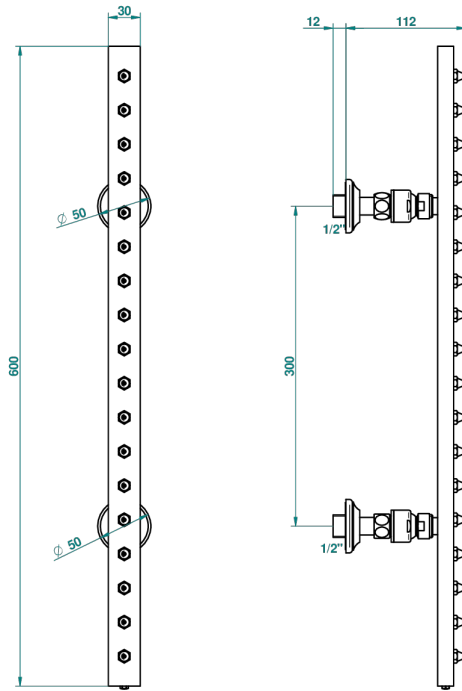

# 1900

G25-900

Wall mounted pivot and swivel rainbar, 600 mm (square), with 18 jets with Easyclean system

17512

15/01/2009

## CHARACTERISTIC

- 1900
- Wall mounted pivot and swivel rainbar, 600 mm (square), with 18 jets with Easyclean system