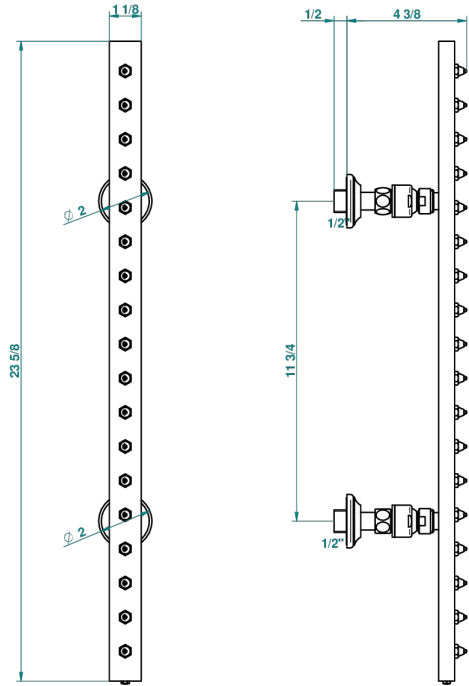

# 1900

G25-900

Wall mounted pivot and swivel rainbar, 600 mm (square), with 18 jets with Easyclean system

17512

15/01/2009

## CHARACTERISTIC

- 1900
- Wall mounted pivot and swivel rainbar, 600 mm (square), with 18 jets with Easyclean system

## TECHNICAL SPECS

- Recommandé : 3 bars (max. 5 bars) - Advised : 43,5 psi (max. 72 psi)
- 8 l/min à 3 bars (2.12 gpm at 43.5 psi)