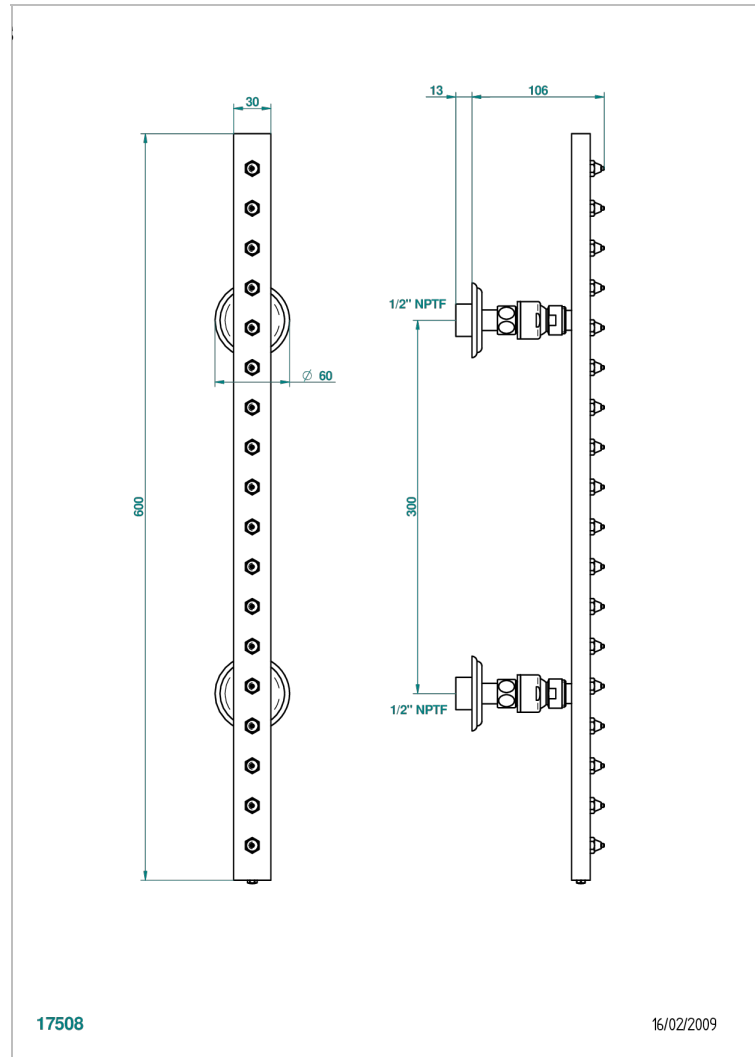

TROCADERO LAPIS LAZULI

U7B-900/US

Rain-bar, rectangular with 18 picots, 23 1/2" long - with easyclean system

CHARACTERISTIC

- Trocadéro Lapis Lazuli
- Rain-bar, rectangular with 18 picots, 23 1/2" long - with easyclean system

TECHNICAL SPECS

- Recommandé : 3 bars (max. 5 bars) - Advised : 43,5 psi (max. 72 psi)
- 8 l/min à 3 bars (2.12 gpm at 43.5 psi)

AVAILABLE FINITIONS

Black ceram - D30
Blush PVD - H62
Brass color PVD - H49
Brown bronze color PVD - F33
Chrome polished - A02
Chrome polished / gold polished - G02

Matt nickel color PVD - H56
Nickel antique / Sovereign - H28
Nickel color PVD - H55
Nickel polished - B01
Soft gold - F30
Soft matt gold - F31

Umber PVD - H66