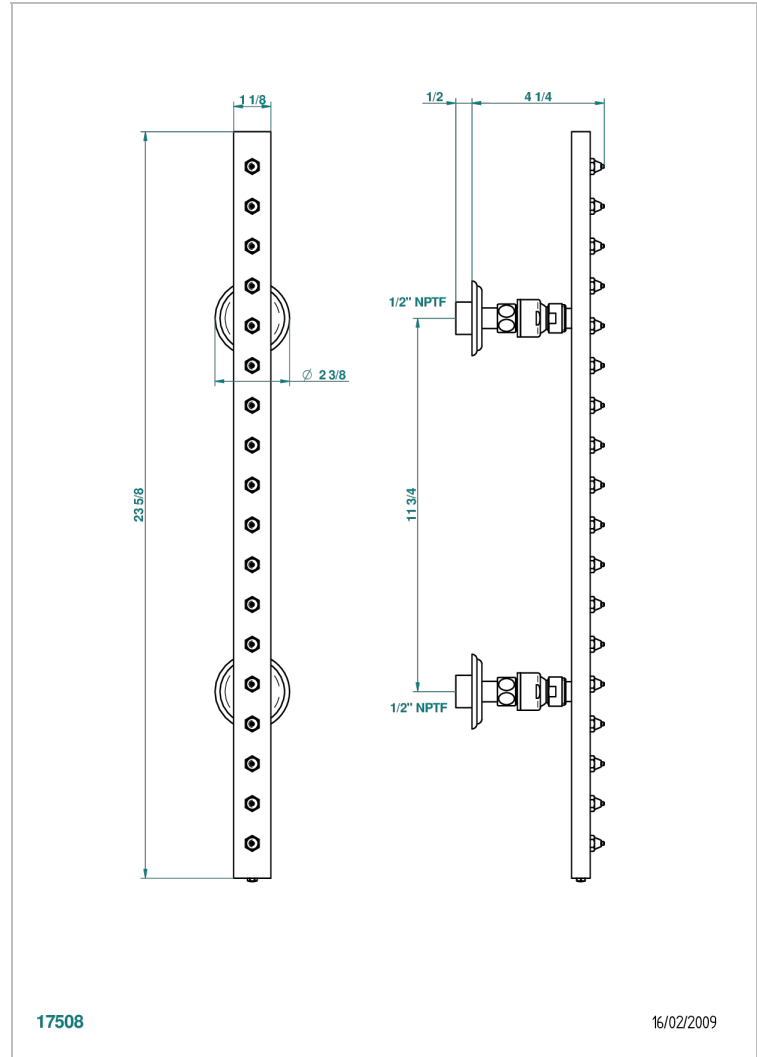

TROCADERO LAPIS LAZULI

U7B-900/US

Rain-bar, rectangular with 18 picots, 23 1/2" long - with easyclean system

17508

16/02/2009

CHARACTERISTIC

- Trocadero Lapis Lazuli
- Rain-bar, rectangular with 18 picots, 23 1/2" long - with easyclean system

TECHNICAL SPECS

- Recommandé : 3 bars (max. 5 bars) - Advised : 43,5 psi (max. 72 psi)
- 8 l/min à 3 bars (2.12 gpm at 43.5 psi)

AVAILABLE FINITIONS

Black ceram - D30
Blush PVD - H62
Brass color PVD - H49
Brown bronze color PVD - F33
Chrome polished - A02
Chrome polished / gold polished - G02

Matt nickel color PVD - H56
Nickel antique / Sovereign - H28
Nickel color PVD - H55
Nickel polished - B01
Soft gold - F30
Soft matt gold - F31

Umber PVD - H66