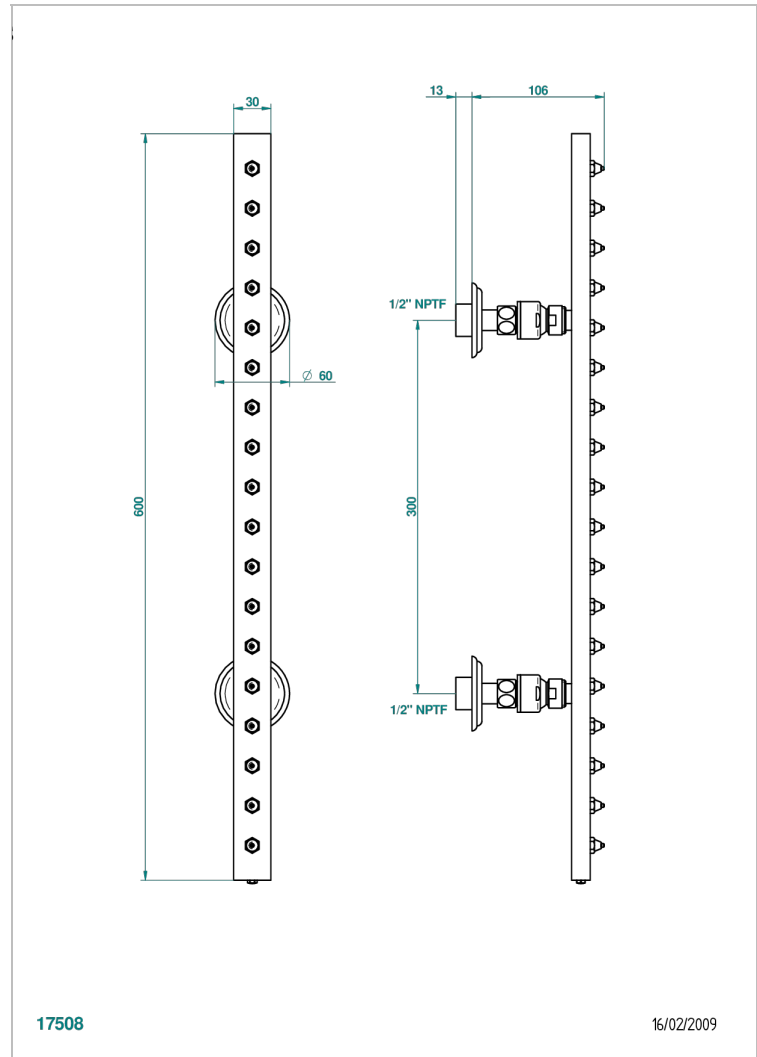

# TROCADERO MALACHITE

U7A-900/US

Rain-bar, rectangular with 18 picots, 23 1/2" long - with easyclean system

THG<sup>®</sup>  
PARIS

## CHARACTERISTIC

- Trocadéro Malachite
- Rain-bar, rectangular with 18 picots, 23 1/2" long - with easyclean system