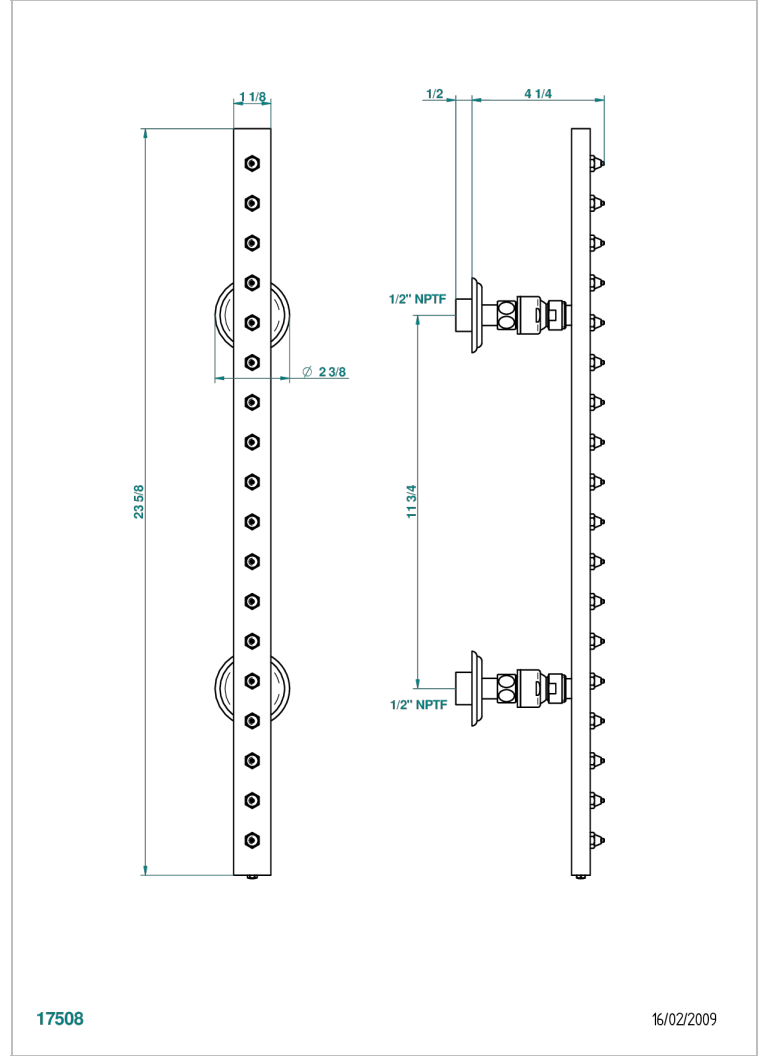

TROCADERO MALACHITE

U7A-900/US

Rain-bar, rectangular with 18 picots, 23 1/2" long - with easyclean system

THG[®]
PARIS

17508

16/02/2009

CHARACTERISTIC

- Trocadéro Malachite
- Rain-bar, rectangular with 18 picots, 23 1/2" long - with easyclean system

TECHNICAL SPECS

- Recommandé : 3 bars (max. 5 bars) - Advised : 43,5 psi (max. 72 psi)
- 8 l/min à 3 bars (2.12 gpm at 43.5 psi)

AVAILABLE FINITIONS

Black ceram - D30
Blush PVD - H62
Brass color PVD - H49
Brown bronze color PVD - F33
Chrome polished - A02
Chrome polished / gold polished - G02

Matt nickel color PVD - H56
Nickel antique / Sovereign - H28
Nickel color PVD - H55
Nickel polished - B01
Soft gold - F30
Soft matt gold - F31

Umber PVD - H66