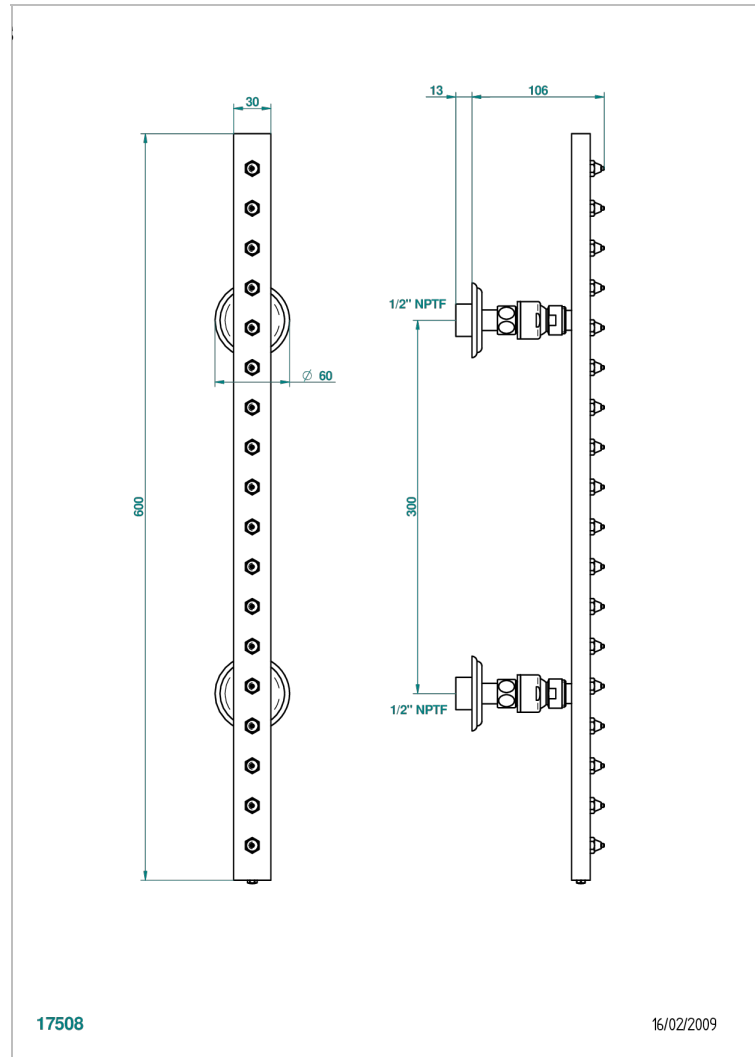

DUOMO CRYSTAL

U4F-900/US

Rain-bar, rectangular with 18 picots, 23 1/2" long - with easyclean system

CHARACTERISTIC

- Duomo Crystal
- Rain-bar, rectangular with 18 picots, 23 1/2" long - with easyclean system

TECHNICAL SPECS

- Recommandé : 3 bars (max. 5 bars) - Advised : 43,5 psi (max. 72 psi)
- 8 l/min à 3 bars (2.12 gpm at 43.5 psi)

AVAILABLE FINITIONS

Black ceram - D30
Blush PVD - H62
Brass color PVD - H49
Brown bronze color PVD - F33
Chrome polished - A02
Chrome polished / gold polished - G02