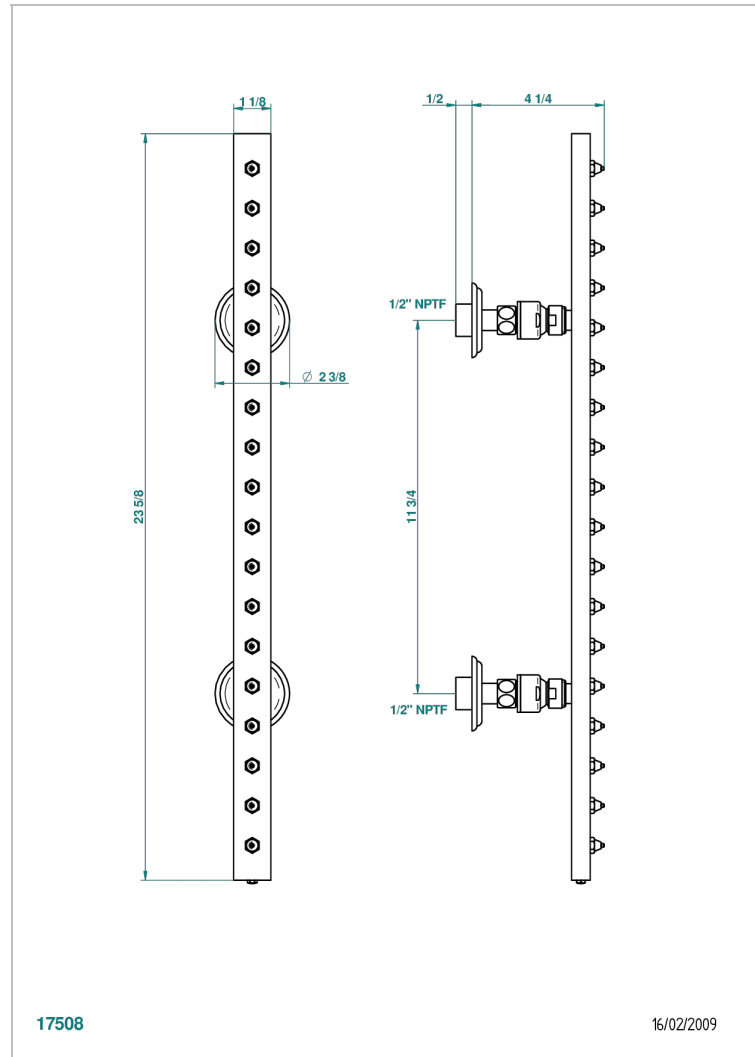

DUOMO CRYSTAL

U4F-900/US

Rain-bar, rectangular with 18 picots, 23 1/2" long - with easyclean system

17508

16/02/2009

CHARACTERISTIC

- Duomo Crystal
- Rain-bar, rectangular with 18 picots, 23 1/2" long - with easyclean system

TECHNICAL SPECS

- Recommandé : 3 bars (max. 5 bars) - Advised : 43,5 psi (max. 72 psi)
- 8 l/min à 3 bars (2.12 gpm at 43.5 psi)

AVAILABLE FINITIONS

Black ceram - D30
Blush PVD - H62
Brass color PVD - H49
Brown bronze color PVD - F33
Chrome polished - A02
Chrome polished / gold polished - G02