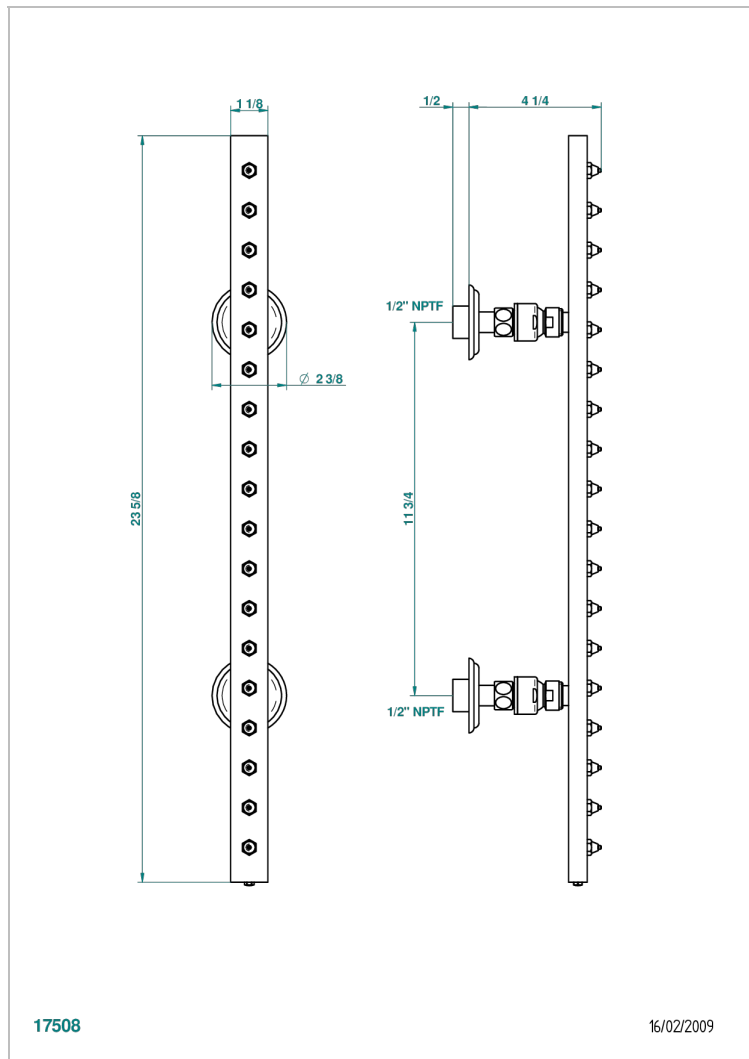

# CHEVERNY ONICE NEGRO

U1V-900/US

Rain-bar, rectangular with 18 picots, 23 1/2" long

THG<sup>®</sup>  
PARIS

## CARACTERÍSTICAS

- Cheverny Onice negro
- Rain-bar, rectangular with 18 picots, 23 1/2" long