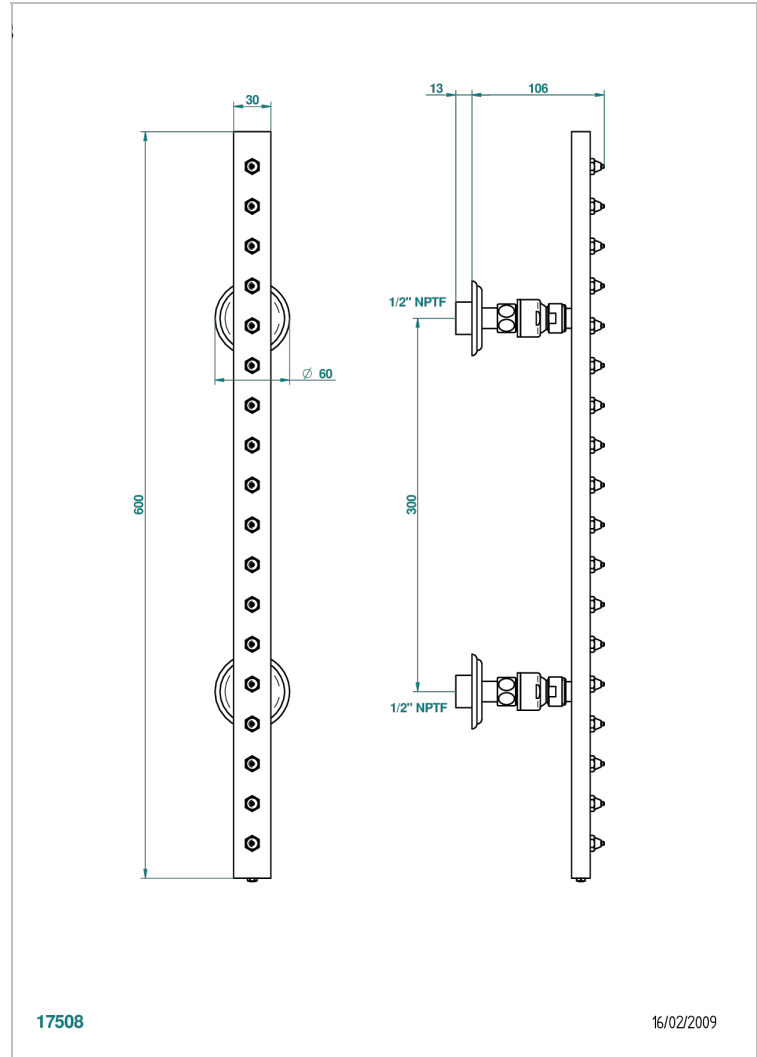

# SULLY WHITE ONYX

U1S-900/US

Rain-bar, rectangular with 18 picots, 23 1/2" long - with easyclean system

## CHARACTERISTIC

- Sully white onyx
- Rain-bar, rectangular with 18 picots, 23 1/2" long - with easyclean system