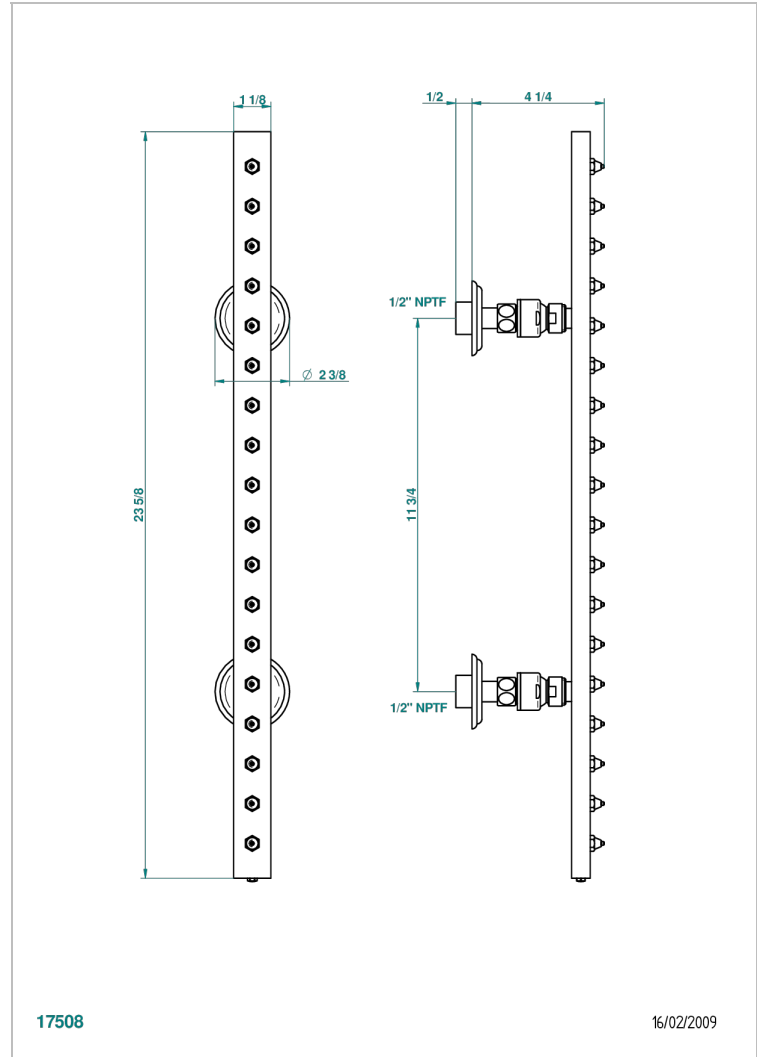

SULLY WHITE ONYX

U1S-900/US

Rain-bar, rectangular with 18 picots, 23 1/2" long - with easyclean system

17508

16/02/2009

CHARACTERISTIC

- Sully white onyx
- Rain-bar, rectangular with 18 picots, 23 1/2" long - with easyclean system

TECHNICAL SPECS

- Recommandé : 3 bars (max. 5 bars) - Advised : 43,5 psi (max. 72 psi)
- 8 l/min à 3 bars (2.12 gpm at 43.5 psi)

AVAILABLE FINITIONS

Black ceram - D30
Blush PVD - H62
Brass color PVD - H49
Brown bronze color PVD - F33
Chrome polished - A02
Chrome polished / gold polished - G02

Matt nickel color PVD - H56
Nickel antique / Sovereign - H28
Nickel color PVD - H55
Nickel polished - B01
Soft gold - F30
Soft matt gold - F31

Umber PVD - H66