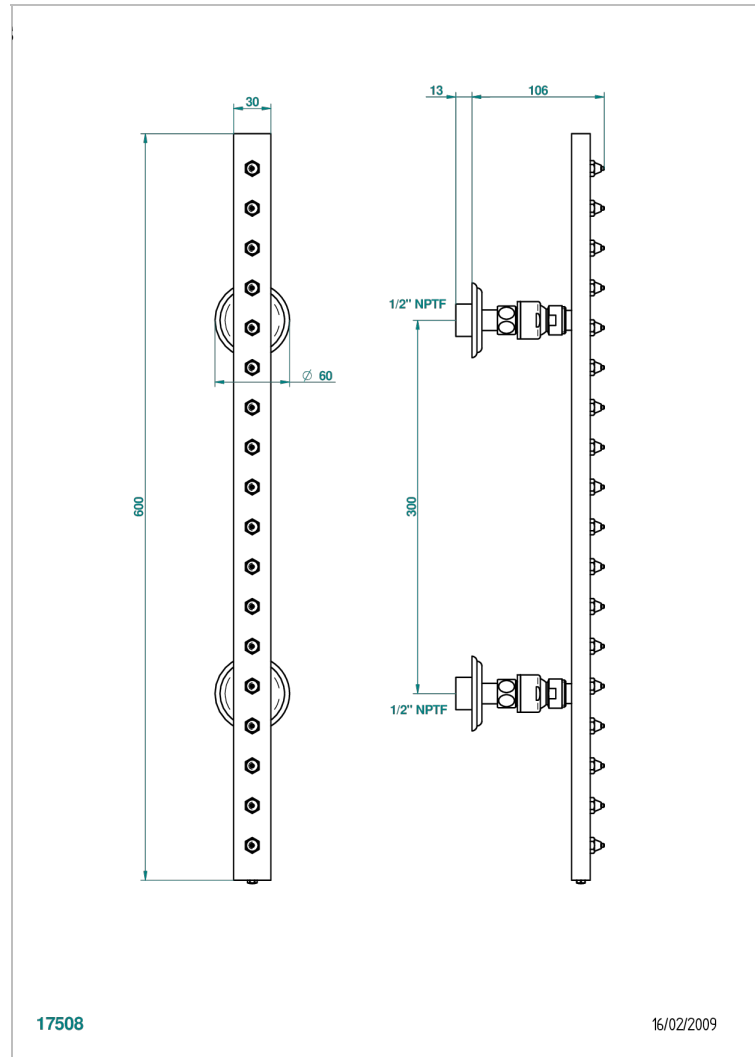

MANDARINE SATINY CRYSTAL

U1E-900/US

Rain-bar, rectangular with 18 picots, 23 1/2" long - with easyclean system

THG[®]
PARIS

CHARACTERISTIC

- Mandarin Satiny crystal
- Rain-bar, rectangular with 18 picots, 23 1/2" long - with easyclean system

TECHNICAL SPECS

- Recommandé : 3 bars (max. 5 bars) - Advised : 43,5 psi (max. 72 psi)
- 8 l/min à 3 bars (2.12 gpm at 43.5 psi)

AVAILABLE FINITIONS

Black ceram - D30
Blush PVD - H62
Brass color PVD - H49
Brown bronze color PVD - F33
Chrome polished - A02
Chrome polished / gold polished - G02