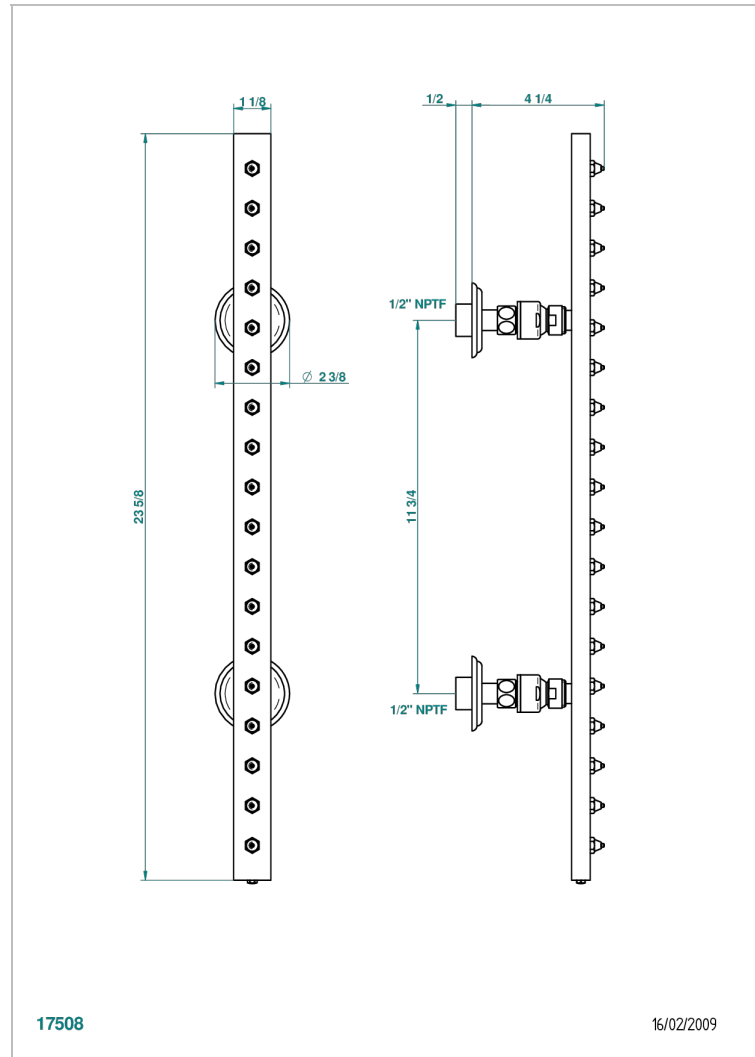

MANDARINE SATINY CRYSTAL

U1E-900/US

Rain-bar, rectangular with 18 picots, 23 1/2" long - with easyclean system

THG[®]
PARIS

CHARACTERISTIC

- Mandarin Satiny crystal
- Rain-bar, rectangular with 18 picots, 23 1/2" long - with easyclean system

TECHNICAL SPECS

- Recommandé : 3 bars (max. 5 bars) - Advised : 43,5 psi (max. 72 psi)
- 8 l/min à 3 bars (2.12 gpm at 43.5 psi)

AVAILABLE FINITIONS

Black ceram - D30
Blush PVD - H62
Brass color PVD - H49
Brown bronze color PVD - F33
Chrome polished - A02
Chrome polished / gold polished - G02