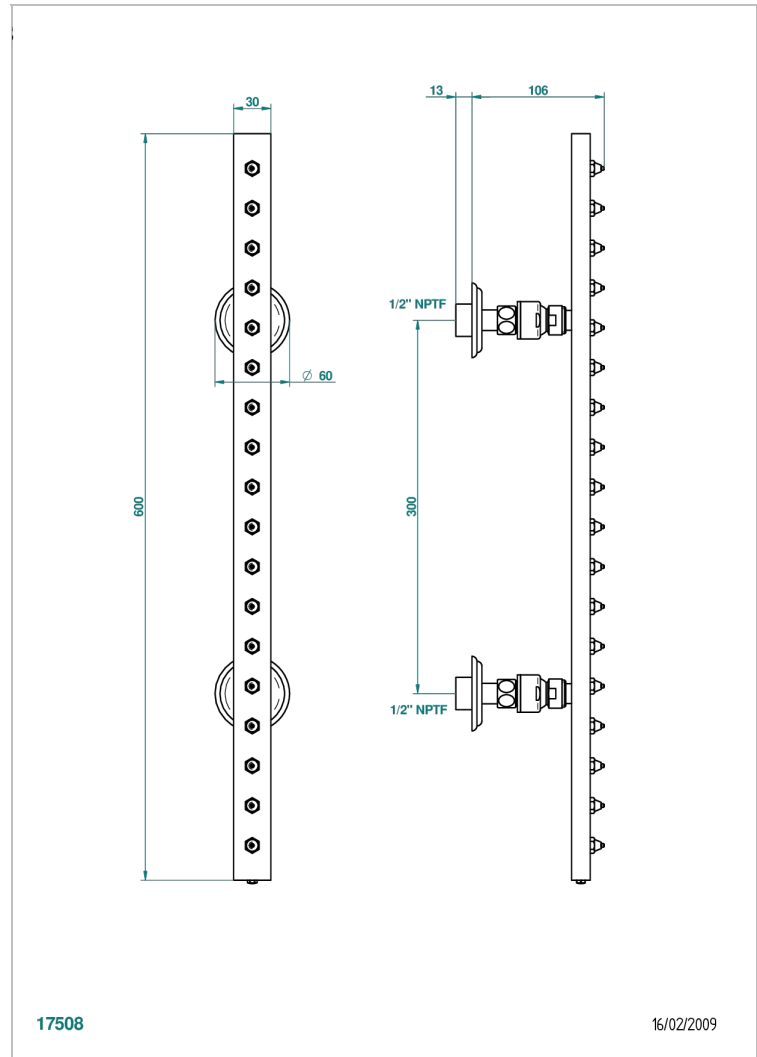

MANDARINE METAL

U1A-900/US

Rain-bar, rectangular with 18 picots, 23 1/2" long - with easyclean system

CHARACTERISTIC

- Mandarin Metal
- Rain-bar, rectangular with 18 picots, 23 1/2" long - with easyclean system

TECHNICAL SPECS

- Recommandé : 3 bars (max. 5 bars) - Advised : 43,5 psi (max. 72 psi)
- 8 l/min à 3 bars (2.12 gpm at 43.5 psi)

AVAILABLE FINITIONS

Black ceram - D30
Blush PVD - H62
Brass color PVD - H49
Brown bronze color PVD - F33
Chrome polished - A02
Chrome polished / gold polished - G02