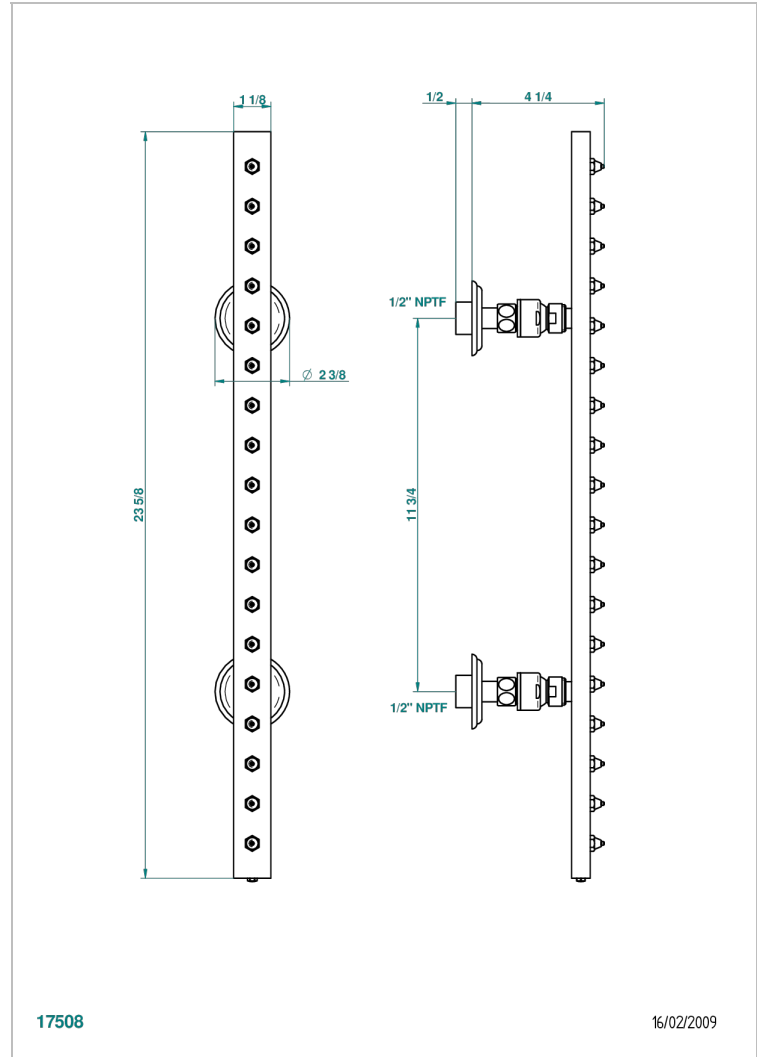

MANDARINE METAL

U1A-900/US

Rain-bar, rectangular with 18 picots, 23 1/2" long - with easyclean system

CHARACTERISTIC

- Mandarin Metal
- Rain-bar, rectangular with 18 picots, 23 1/2" long - with easyclean system

TECHNICAL SPECS

- Recommandé : 3 bars (max. 5 bars) - Advised : 43,5 psi (max. 72 psi)
- 8 l/min à 3 bars (2.12 gpm at 43.5 psi)

AVAILABLE FINITIONS

Black ceram - D30
Blush PVD - H62
Brass color PVD - H49
Brown bronze color PVD - F33
Chrome polished - A02
Chrome polished / gold polished - G02