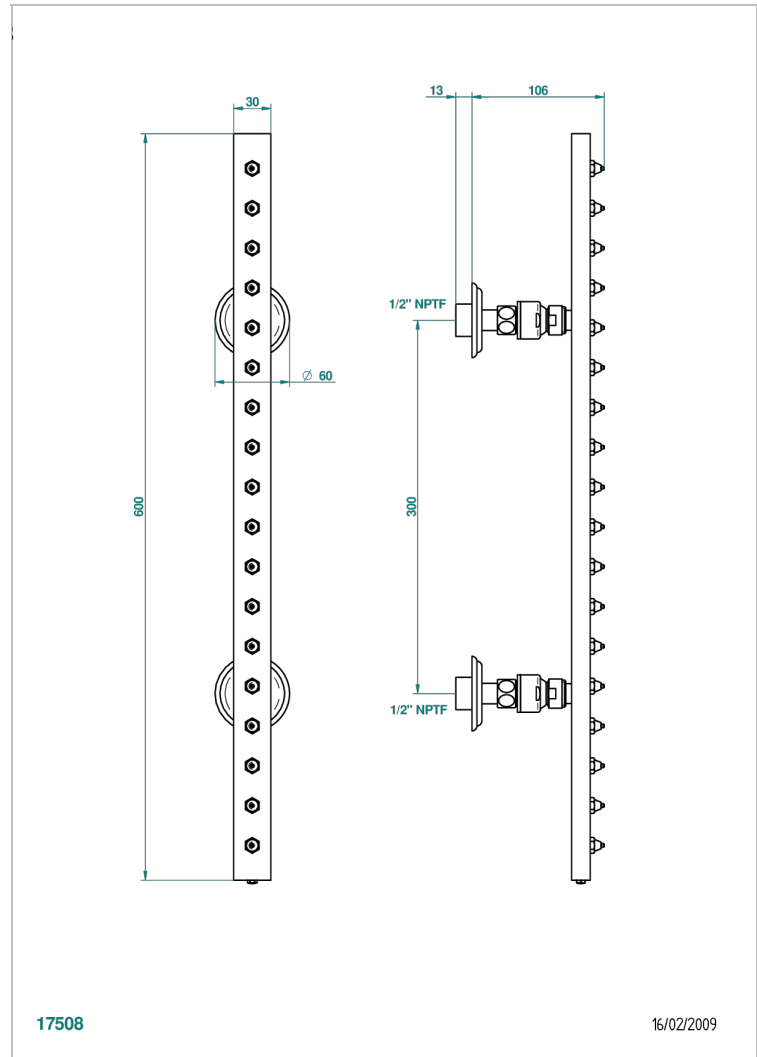

# VOGUE MALACHITE

A8M-900/US

Rain-bar, rectangular with 18 picots, 23 1/2" long - with easyclean system

THG<sup>®</sup>  
PARIS

## CHARACTERISTIC

- Vogue Malachite
- Rain-bar, rectangular with 18 picots, 23 1/2" long - with easyclean system