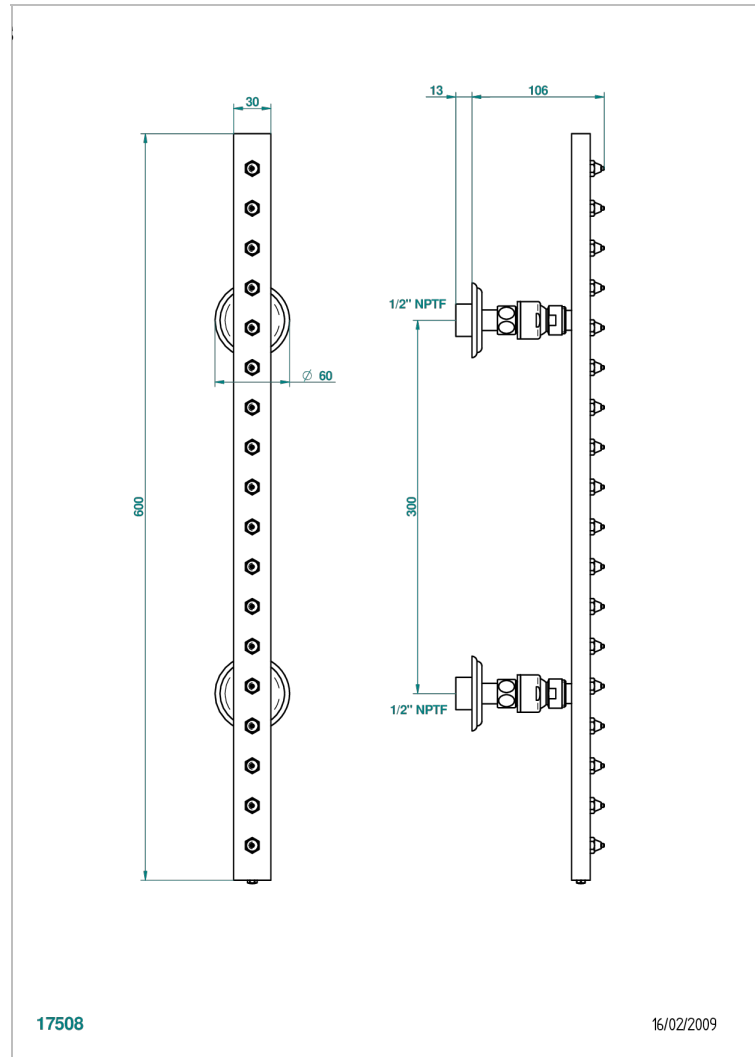

MARQUISE PLATINUM DECOR

A7G-900/US

Rain-bar, rectangular with 18 picots, 23 1/2" long - with easyclean system

CHARACTERISTIC

- Marquise platinum decor
- Rain-bar, rectangular with 18 picots, 23 1/2" long - with easyclean system

TECHNICAL SPECS

- Recommandé : 3 bars (max. 5 bars) - Advised : 43,5 psi (max. 72 psi)
- 8 l/min à 3 bars (2.12 gpm at 43.5 psi)

AVAILABLE FINITIONS

Black ceram - D30
Blush PVD - H62
Brass color PVD - H49
Brown bronze color PVD - F33
Chrome polished - A02
Chrome polished / gold polished - G02