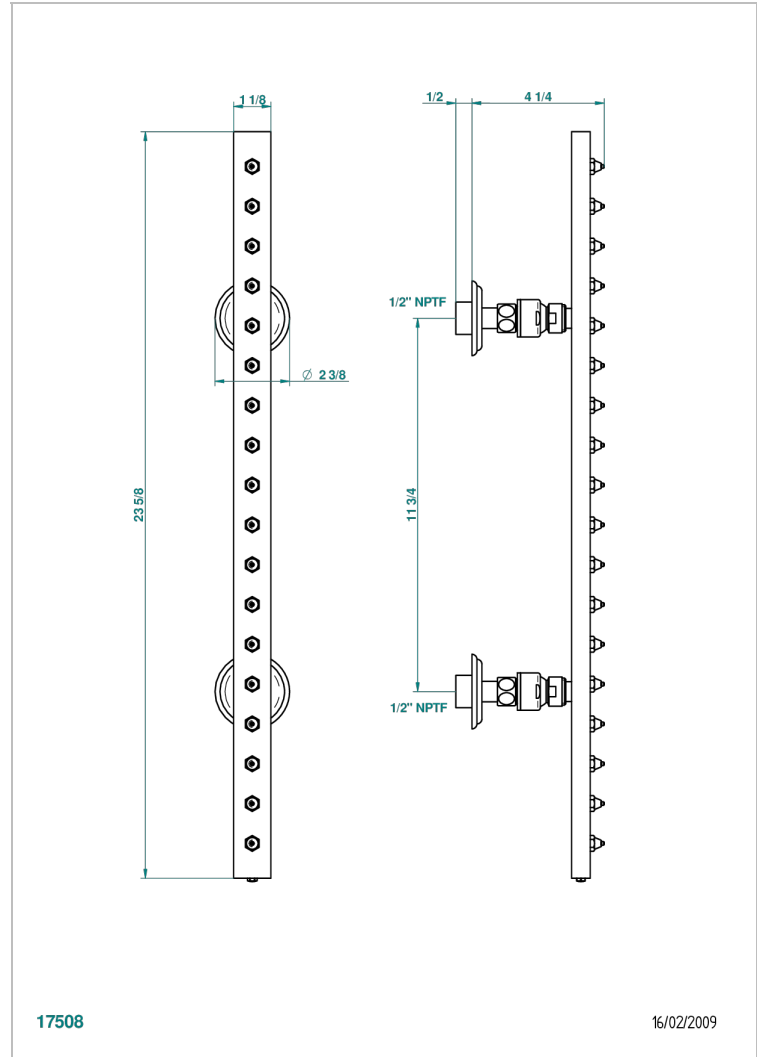

MARQUISE PLATINUM DECOR

A7G-900/US

Rain-bar, rectangular with 18 picots, 23 1/2" long - with easyclean system

17508

16/02/2009

CHARACTERISTIC

- Marquise platinum decor
- Rain-bar, rectangular with 18 picots, 23 1/2" long - with easyclean system

TECHNICAL SPECS

- Recommandé : 3 bars (max. 5 bars) - Advised : 43,5 psi (max. 72 psi)
- 8 l/min à 3 bars (2.12 gpm at 43.5 psi)

AVAILABLE FINITIONS

Black ceram - D30
Blush PVD - H62
Brass color PVD - H49
Brown bronze color PVD - F33
Chrome polished - A02
Chrome polished / gold polished - G02