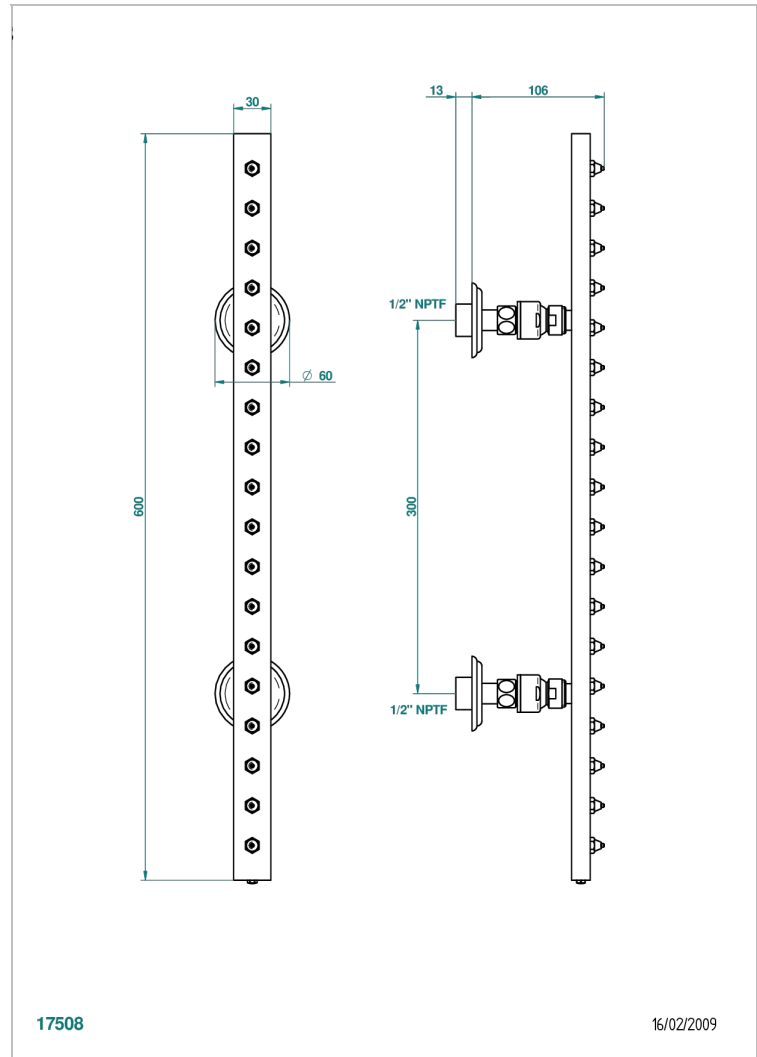

# MARQUISE GOLD DECOR

A7F-900/US

Rain-bar, rectangular with 18 picots, 23 1/2" long - with easyclean system

THG<sup>®</sup>  
PARIS

## CHARACTERISTIC

- Marquise Gold decor
- Rain-bar, rectangular with 18 picots, 23 1/2" long - with easyclean system