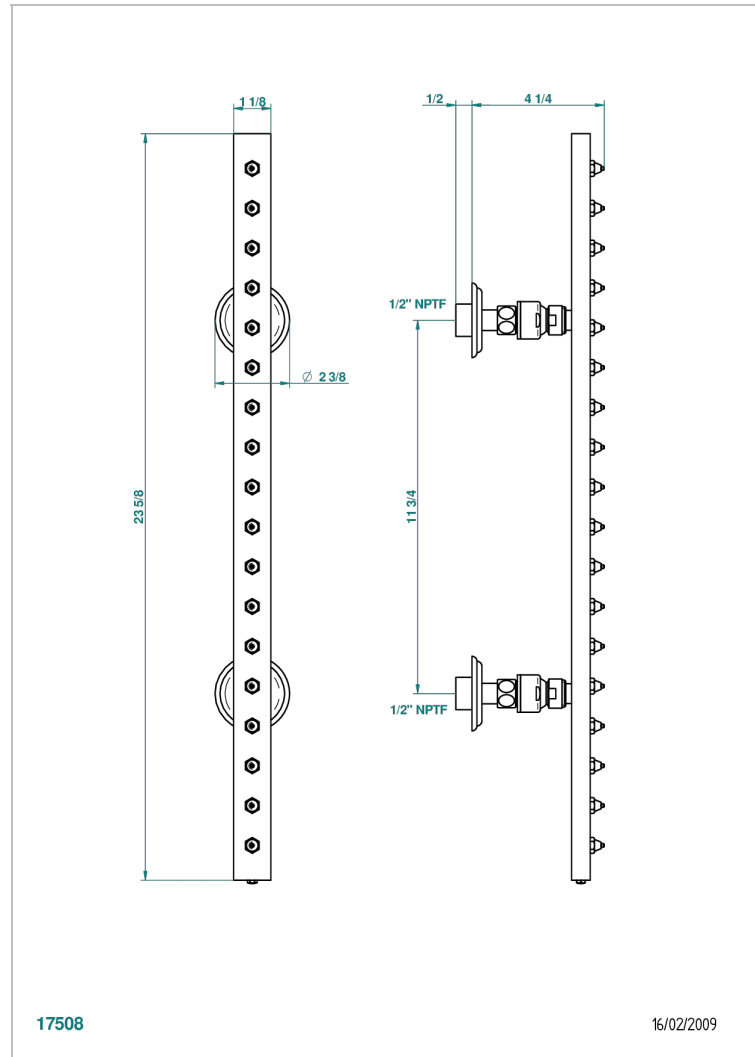

MARQUISE GOLD DECOR

A7F-900/US

Rain-bar, rectangular with 18 picots, 23 1/2" long - with easyclean system

CHARACTERISTIC

- Marquise Gold decor
- Rain-bar, rectangular with 18 picots, 23 1/2" long - with easyclean system

TECHNICAL SPECS

- Recommandé : 3 bars (max. 5 bars) - Advised : 43,5 psi (max. 72 psi)
- 8 l/min à 3 bars (2.12 gpm at 43.5 psi)

AVAILABLE FINITIONS

Black ceram - D30
Blush PVD - H62
Brass color PVD - H49
Brown bronze color PVD - F33
Chrome polished - A02
Chrome polished / gold polished - G02