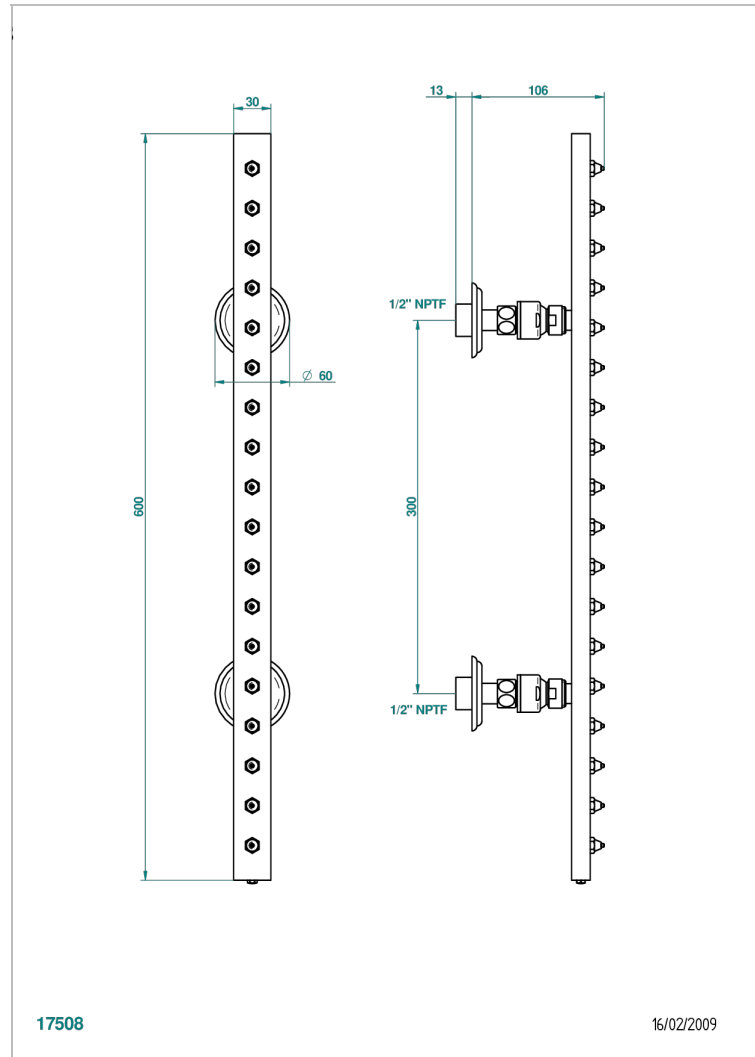

ITHAQUE PLATINUM DECOR

A7B-900/US

Rain-bar, rectangular with 18 picots, 23 1/2" long - with easyclean system

THG[®]
PARIS

CHARACTERISTIC

- Ithaque Platinum decor
- Rain-bar, rectangular with 18 picots, 23 1/2" long - with easyclean system

TECHNICAL SPECS

- Recommandé : 3 bars (max. 5 bars) - Advised : 43,5 psi (max. 72 psi)
- 8 l/min à 3 bars (2.12 gpm at 43.5 psi)

AVAILABLE FINITIONS

Black ceram - D30
Blush PVD - H62
Brass color PVD - H49
Brown bronze color PVD - F33
Chrome polished - A02
Chrome polished / gold polished - G02