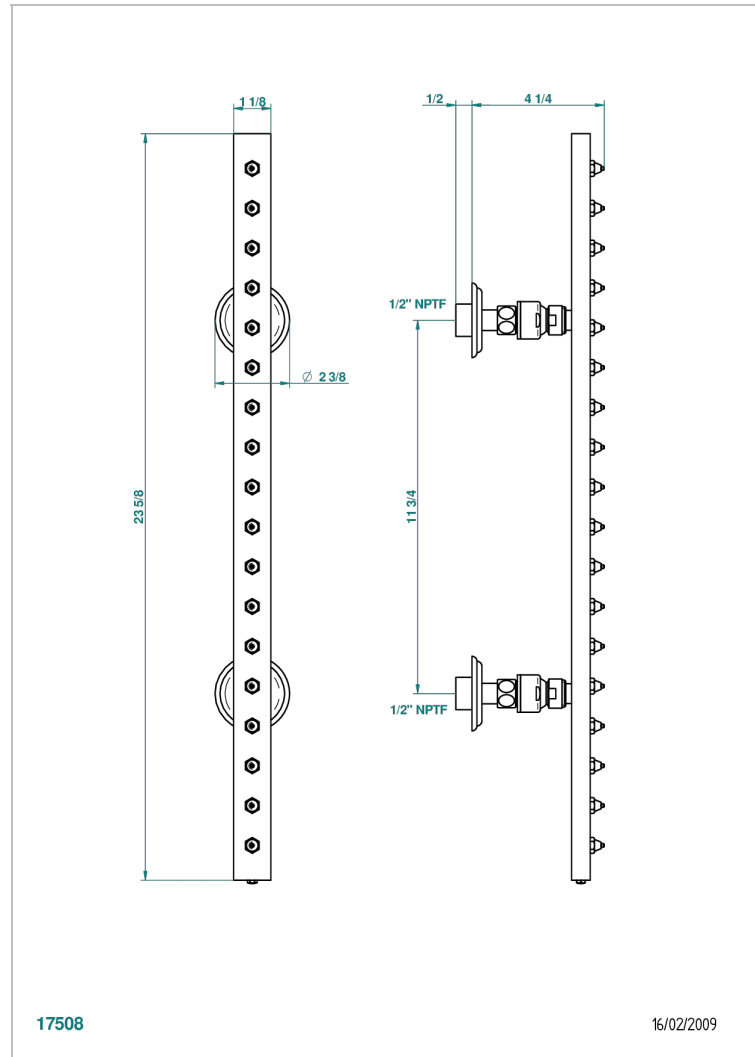

ITHAQUE PLATINUM DECOR

A7B-900/US

Rain-bar, rectangular with 18 picots, 23 1/2" long - with easyclean system

THG[®]
PARIS

CHARACTERISTIC

- Ithaque Platinum decor
- Rain-bar, rectangular with 18 picots, 23 1/2" long - with easyclean system

TECHNICAL SPECS

- Recommandé : 3 bars (max. 5 bars) - Advised : 43,5 psi (max. 72 psi)
- 8 l/min à 3 bars (2.12 gpm at 43.5 psi)

AVAILABLE FINITIONS

Black ceram - D30
Blush PVD - H62
Brass color PVD - H49
Brown bronze color PVD - F33
Chrome polished - A02
Chrome polished / gold polished - G02