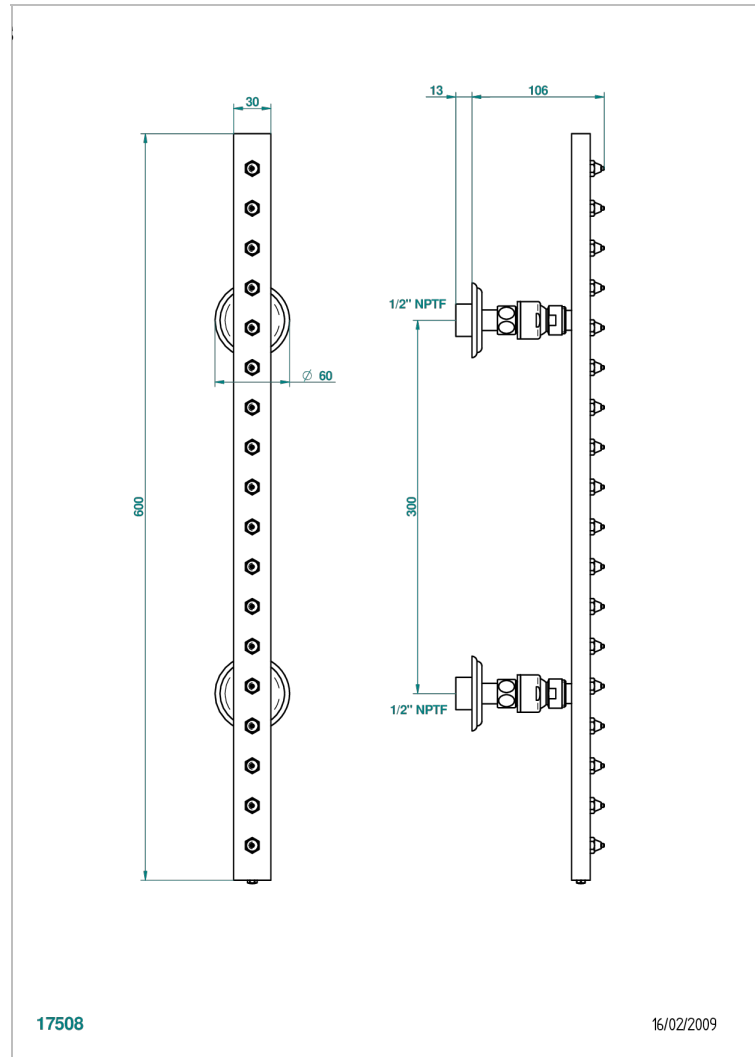

# PANTHERE BLACK CRYSTAL

A2K-900/US

Rain-bar, rectangular with 18 picots, 23 1/2" long - with easyclean system

THG<sup>®</sup>  
PARIS

## CHARACTERISTIC

- Panthère Black crystal
- Rain-bar, rectangular with 18 picots, 23 1/2" long - with easyclean system