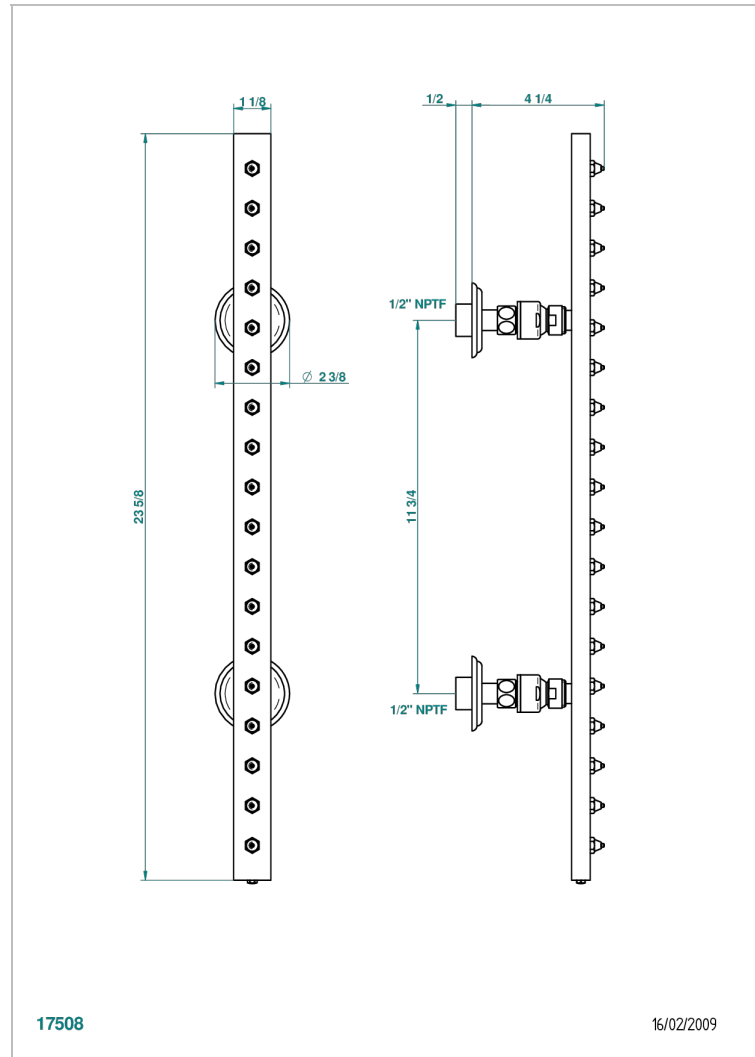

# PANTHERE BLACK CRYSTAL

A2K-900/US

Rain-bar, rectangular with 18 picots, 23 1/2" long - with easyclean system

## CHARACTERISTIC

- Panthère Black crystal
- Rain-bar, rectangular with 18 picots, 23 1/2" long - with easyclean system