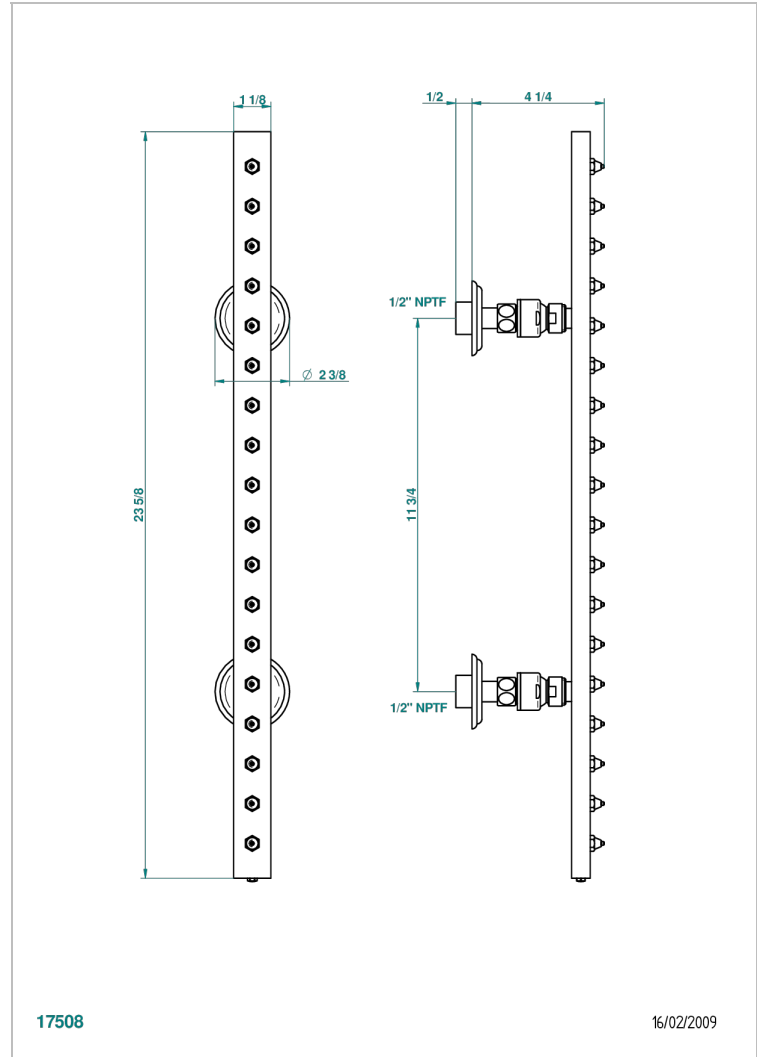

PANTHERE CLEAR CRYSTAL

A2H-900/US

Rain-bar, rectangular with 18 picots, 23 1/2" long - with easyclean system

17508

16/02/2009

CHARACTERISTIC

- Panthère Clear crystal
- Rain-bar, rectangular with 18 picots, 23 1/2" long - with easyclean system

TECHNICAL SPECS

- Recommandé : 3 bars (max. 5 bars) - Advised : 43,5 psi (max. 72 psi)
- 8 l/min à 3 bars (2.12 gpm at 43.5 psi)

AVAILABLE FINITIONS

Black ceram - D30
Blush PVD - H62
Brass color PVD - H49
Brown bronze color PVD - F33
Chrome polished - A02
Chrome polished / gold polished - G02