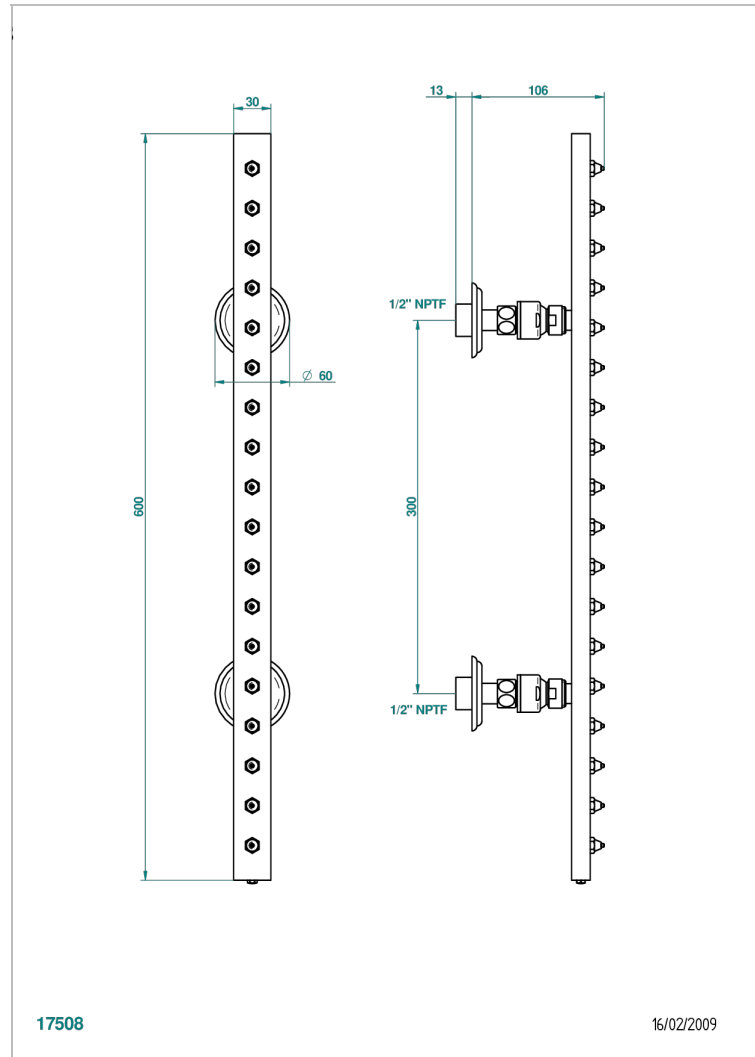

# SULLY LAPIS LAZULI

A1W-900/US

Rain-bar, rectangular with 18 picots, 23 1/2" long - with easyclean system

## CHARACTERISTIC

- Sully Lapis Lazuli
- Rain-bar, rectangular with 18 picots, 23 1/2" long - with easyclean system